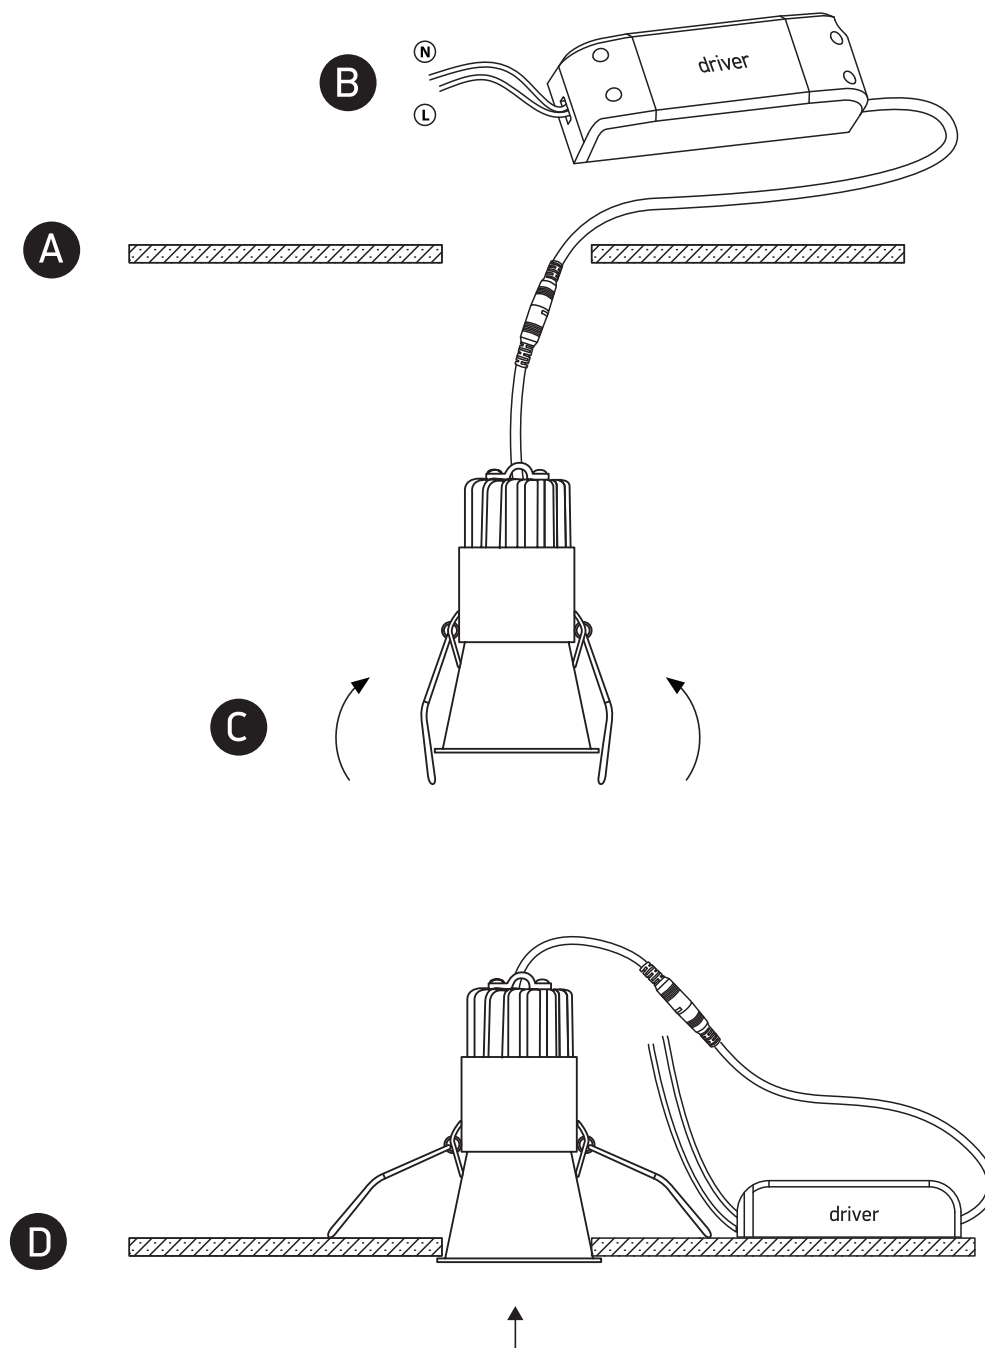

## 10105FD

**ecodownlight**

55mm

230V | COB LED | 5W | IP20 | Aluminium  
Complete with 300mA driver.

80  
CRI

95mm

**one**  
LIGHT