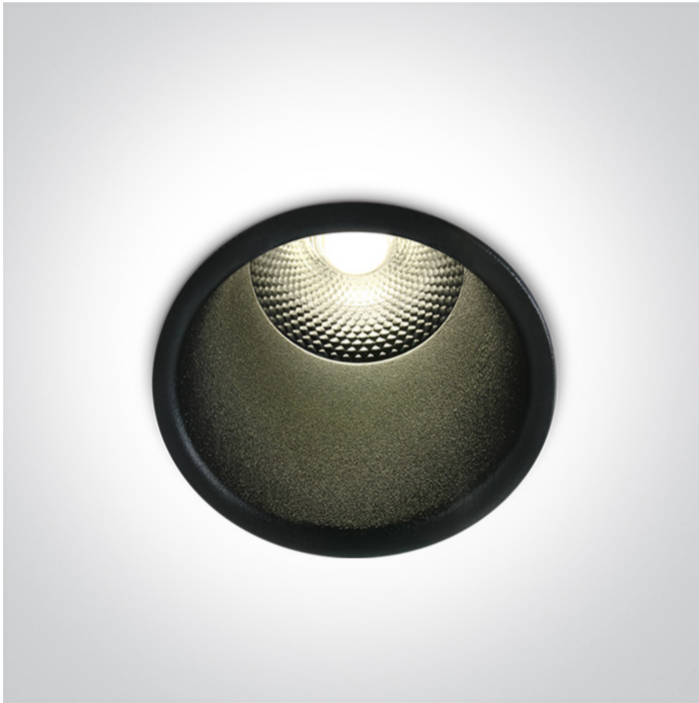

02 Recessed Spots Fixed LED&gt;The Dark Light Pro Range Aluminium

**10105FD/B/W**

5W COB LED recessed spot, IP20, for general lighting applications.

Supplied with non-dimmable LED driver. Complies with standard EN60598-1 and any other specific standards.

## Physical Specification

Item Group

02 Recessed Spots Fixed LED

Family

The Dark Light Pro Range Aluminium

Order Code

10105FD/B/W

Colour

Black

Material

Aluminium

Shape

Circular

Height

95mm

Diameter	55mm
Cutout Hole Diameter	50mm
Recessed Ceiling	Yes
Depth Required	120mm
Indoor	Yes
Adjustable	No