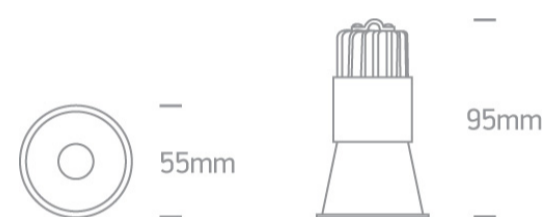

02 Recessed Spots Fixed LED&gt;The Dark Light Pro Range Aluminium

**10105FD/B/W**

5W COB LED recessed spot, IP20, for general lighting applications.

Supplied with non-dimmable LED driver. Complies with standard EN60598-1 and any other specific standards.

## Dimensions