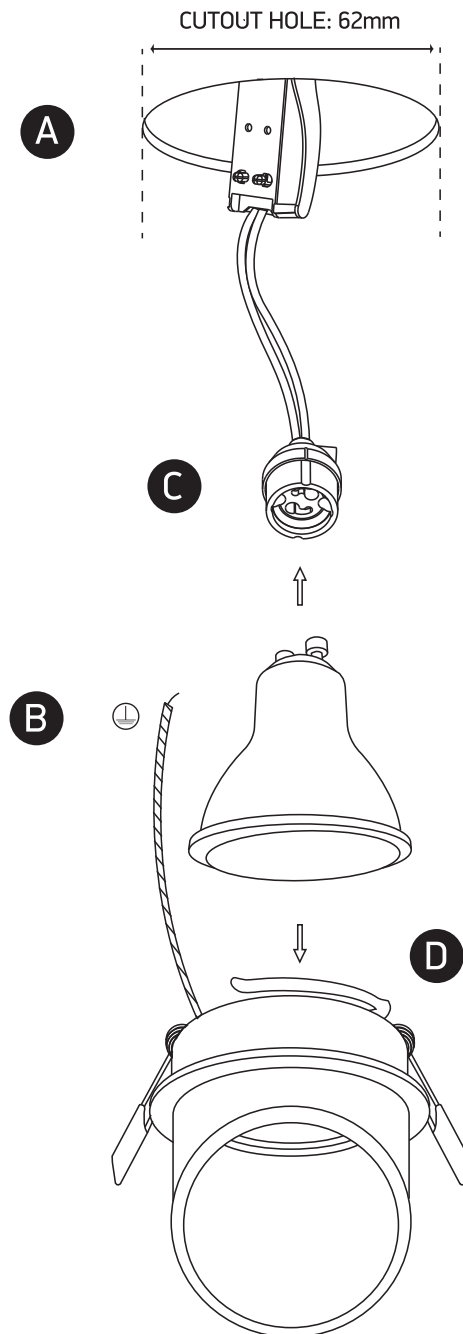

INSTALLATION MANUAL

10105E1

68mm

62mm

65mm

100mm

15cm

100-240V | MR16 | GU10 | 10W | IP20 | Aluminium