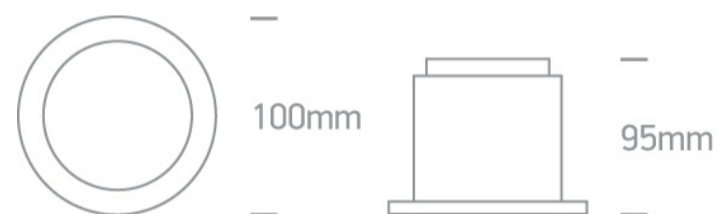

06 Downlights Fixed LED>Dark Light Downlights Aluminium

10105E/AL/W

5W LED Dark Light recessed spot IP40.

Requires 500mA driver.

Complies with standard EN60598-1 and any other specific standards.

Downloads

Dimensions

Gallery

Physical Specification

Item Group

06 Downlights Fixed LED

Family

Dark Light Downlights Aluminium

Order Code

10105E/AL/W

Colour

Aluminium

Material

Natural Aluminium

Shape

Circular

Height

Illumination Data

Colour Temperature	3000K
Lumen Output	360lm
Light Efficiency	72lm/W
CRI	80
Illumination Diagram	
Dark Light	Yes

Packing Info

Box Length	11cm
Box Width	11cm
Box Height	11cm
Box Weight	0,45kg
Pcs/Carton	20
Barcode	5291889032885
HS Code	9405409900