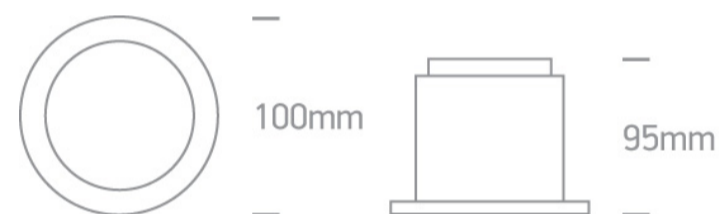

06 Downlights Fixed LED>Dark Light Downlights Aluminium

10105E/AL/W

5W LED Dark Light recessed spot IP40.

Requires 500mA driver.

Complies with standard EN60598-1 and any other specific standards.

Downloads

Dimensions

Gallery

Physical Specification

Item Group

06 Downlights Fixed LED

Family

Dark Light Downlights Aluminium

Order Code

10105E/AL/W

Colour

Aluminium

Material

Natural Aluminium

Shape

Circular

Height

Illumination Data

Colour Temperature	3000K
Lumen Output	360lm
Light Efficiency	72lm/W
CRI	80
Illumination Diagram	
Dark Light	Yes

Packing Info

Box Length	11cm
Box Width	11cm
Box Height	11cm
Box Weight	0,45kg
Pcs/Carton	20
Barcode	5291889032885
HS Code	9405409900