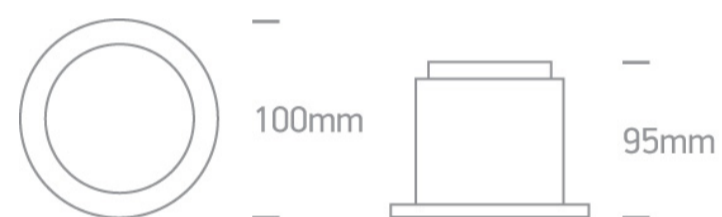

06 Downlights Fixed LED>Dark Light Downlights Aluminium

10105E/AL/C

5W LED Dark Light recessed spot IP40.

Requires 500mA driver.

Complies with standard EN60598-1 and any other specific standards.

Downloads

Dimensions

Gallery

Physical Specification

Item Group

06 Downlights Fixed LED

Family

Dark Light Downlights Aluminium

Order Code

10105E/AL/C

Colour

Aluminium

Material

Natural Aluminium

Shape

Circular

Height

Illumination Data

Colour Temperature	4000K
Lumen Output	375lm
Light Efficiency	75lm/W
CRI	80
Illumination Diagram	
Dark Light	Yes

Packing Info

Box Length	11cm
Box Width	11cm
Box Height	11cm
Box Weight	0,45kg
Pcs/Carton	20
Barcode	5291889032878
HS Code	9405409900