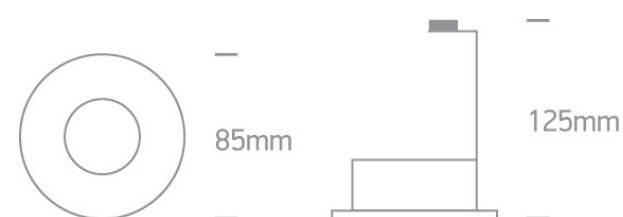

01 Recessed Spots Fixed &gt; The Semi Trimless Dark Light Range

10105DG/W

Semi trimless dark Light Recessed MR16 spot with GU10 lampholder.

Complies with standard EN60598-1 and any other specific standards.

## Dimensions

## Physical Specification

Item Group	01 Recessed Spots Fixed
Family	The Semi Trimless Dark Light Range
Order Code	10105DG/W
Colour	White
Material	Aluminium
Shape	Circular
Height	125mm
Diameter	85mm
Cutout Hole Diameter	76mm
Recessed Ceiling	Yes
Depth Required	155mm
Indoor	Yes