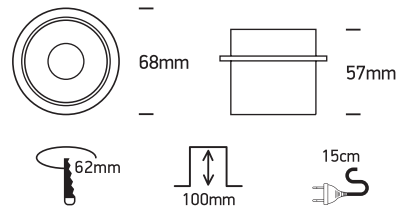

# INSTALLATION MANUAL

10105D9

100-240V | MR16 | GU10 | 10W | IP20 | Aluminium