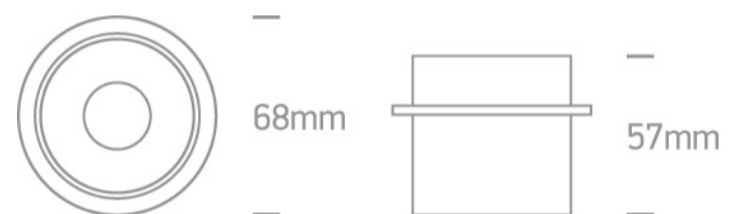

01 Recessed Spots Fixed > Recessed Cylinders Aluminium

10105D9/W/GL

Dark Light Recessed MR16 spot with GU10 lampholder.

Complies with standard EN60598-1 and any other specific standards.

Downloads

Dimensions

Physical Specification

Item Group	01 Recessed Spots Fixed
Family	Recessed Cylinders Aluminium
Order Code	10105D9/W/GL
Colour	White-Gold
Material	Aluminium
Shape	Circular
Height	57mm
Diameter	68mm
Cutout Hole Diameter	62mm
Recessed Ceiling	Yes
Depth Required	100mm
Indoor	Yes