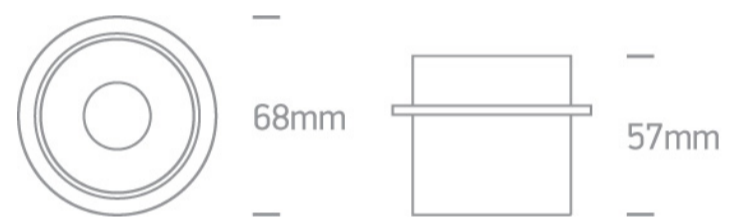

01 Recessed Spots Fixed &gt; Recessed Cylinders Aluminium

10105D9/W/B

Dark Light Recessed MR16 spot with GU10 lampholder.

Complies with standard EN60598-1 and any other specific standards.

## Dimensions

## Physical Specification

Item Group	01 Recessed Spots Fixed
Family	Recessed Cylinders Aluminium
Order Code	10105D9/W/B
Colour	White-Black
Material	Aluminium
Shape	Circular
Height	57mm
Diameter	68mm
Cutout Hole Diameter	62mm
Recessed Ceiling	Yes
Depth Required	100mm
Indoor	Yes