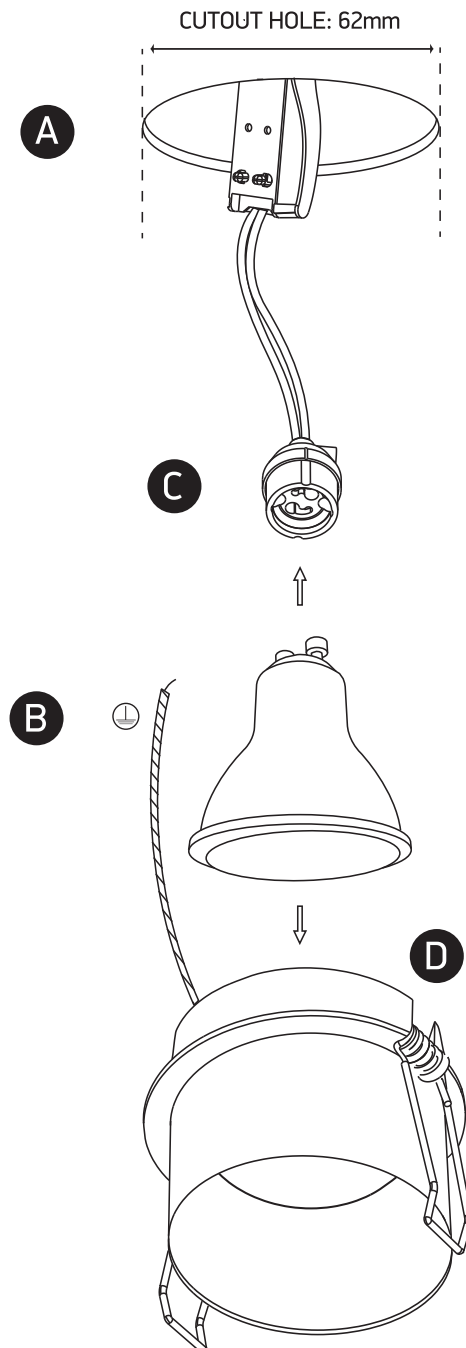

INSTALLATION MANUAL

10105D9

100-240V | MR16 | GU10 | 10W | IP20 | Aluminium

Warnings:

1. Make sure that the product is installed properly before connecting to electricity.
2. Do not cover the fitting.
3. Maintenance and installation should only be carried out by a professional electrician.