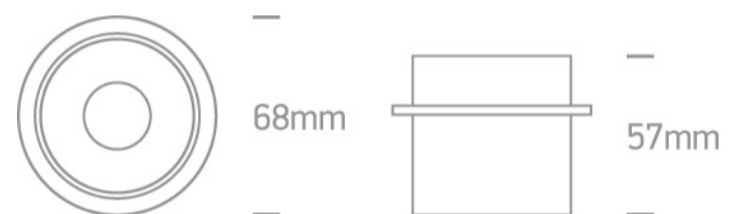

01 Recessed Spots Fixed>Recessed Cylinders Aluminium

10105D9/B/GL

Dark Light Recessed MR16 spot with GU10 lampholder.

Complies with standard EN60598-1 and any other specific standards.

Downloads

Dimensions

Physical Specification

Item Group	01 Recessed Spots Fixed
Family	Recessed Cylinders Aluminium
Order Code	10105D9/B/GL
Colour	Black-Gold
Material	Aluminium
Shape	Circular
Height	57mm
Diameter	68mm
Cutout Hole Diameter	62mm
Recessed Ceiling	Yes
Depth Required	100mm
Indoor	Yes