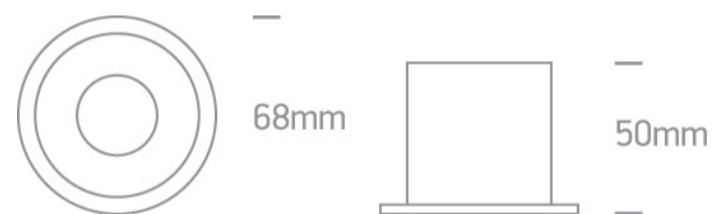

01 Recessed Spots Fixed>Semi Trimless Dark Light Aluminium

10105D8/W/GL

Dark Light Recessed MR16 spot with GU10 lampholder.

Complies with standard EN60598-1 and any other specific standards.

Downloads

Dimensions

Physical Specification

Item Group	01 Recessed Spots Fixed
Family	Semi Trimless Dark Light Aluminium
Order Code	10105D8/W/GL
Colour	White-Gold
Material	Aluminium
Shape	Circular
Height	50mm
Diameter	68mm
Cutout Hole Diameter	62mm
Recessed Ceiling	Yes
Depth Required	130mm
Indoor	Yes