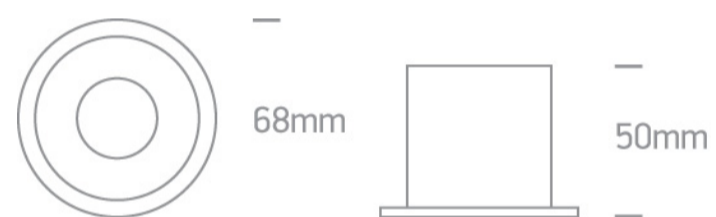

## 10105D8/W/B

Dark Light Recessed MR16 spot with GU10 lampholder.

Complies with standard EN60598-1 and any other specific standards.

## Dimensions

## Physical Specification

Item Group	01 Recessed Spots Fixed
Family	Semi Trimless Dark Light Aluminium
Order Code	10105D8/W/B
Colour	White-Black
Material	Aluminium
Shape	Circular
Height	50mm
Diameter	68mm
Cutout Hole Diameter	62mm
Recessed Ceiling	Yes
Depth Required	130mm
Indoor	Yes