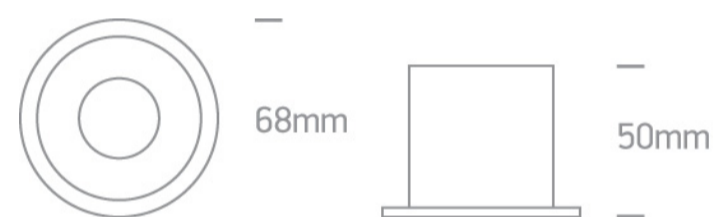

01 Recessed Spots Fixed>Semi Trimless Dark Light Aluminium

10105D8/B/GL

Dark Light Recessed MR16 spot with GU10 lampholder.

Complies with standard EN60598-1 and any other specific standards.

Downloads

Dimensions

Physical Specification

Item Group	01 Recessed Spots Fixed
Family	Semi Trimless Dark Light Aluminium
Order Code	10105D8/B/GL
Colour	Black-Gold
Material	Aluminium
Shape	Circular
Height	50mm
Diameter	68mm
Cutout Hole Diameter	62mm
Recessed Ceiling	Yes
Depth Required	130mm
Indoor	Yes