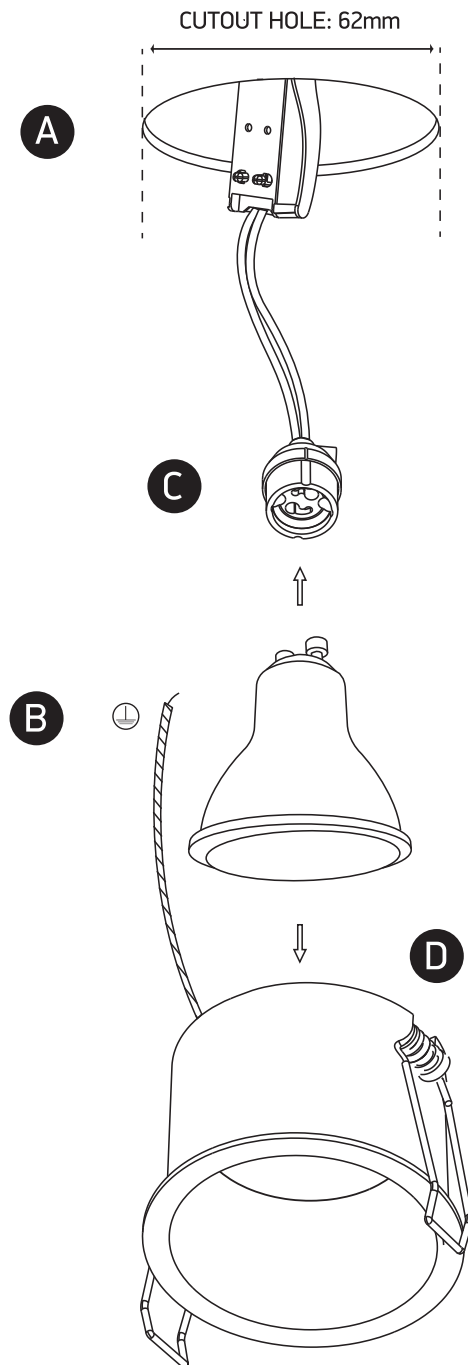

# INSTALLATION MANUAL

10105D8

100-240V | MR16 | GU10 | 10W | IP20 | Aluminium