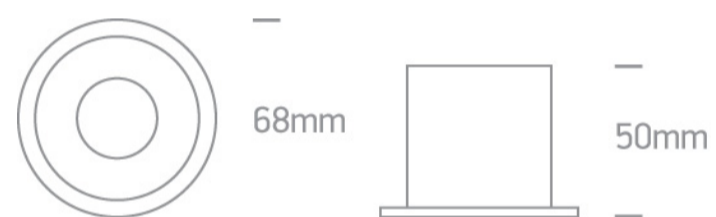

01 Recessed Spots Fixed&gt;Semi Trimless Dark Light Aluminium

10105D8/B/GL

Dark Light Recessed MR16 spot with GU10 lampholder.

Complies with standard EN60598-1 and any other specific standards.

## Dimensions

## Physical Specification

|                      |                                    |
|----------------------|------------------------------------|
| Item Group           | 01 Recessed Spots Fixed            |
| Family               | Semi Trimless Dark Light Aluminium |
| Order Code           | 10105D8/B/GL                       |
| Colour               | Black-Gold                         |
| Material             | Aluminium                          |
| Shape                | Circular                           |
| Height               | 50mm                               |
| Diameter             | 68mm                               |
| Cutout Hole Diameter | 62mm                               |
| Recessed Ceiling     | Yes                                |
| Depth Required       | 130mm                              |
| Indoor               | Yes                                |