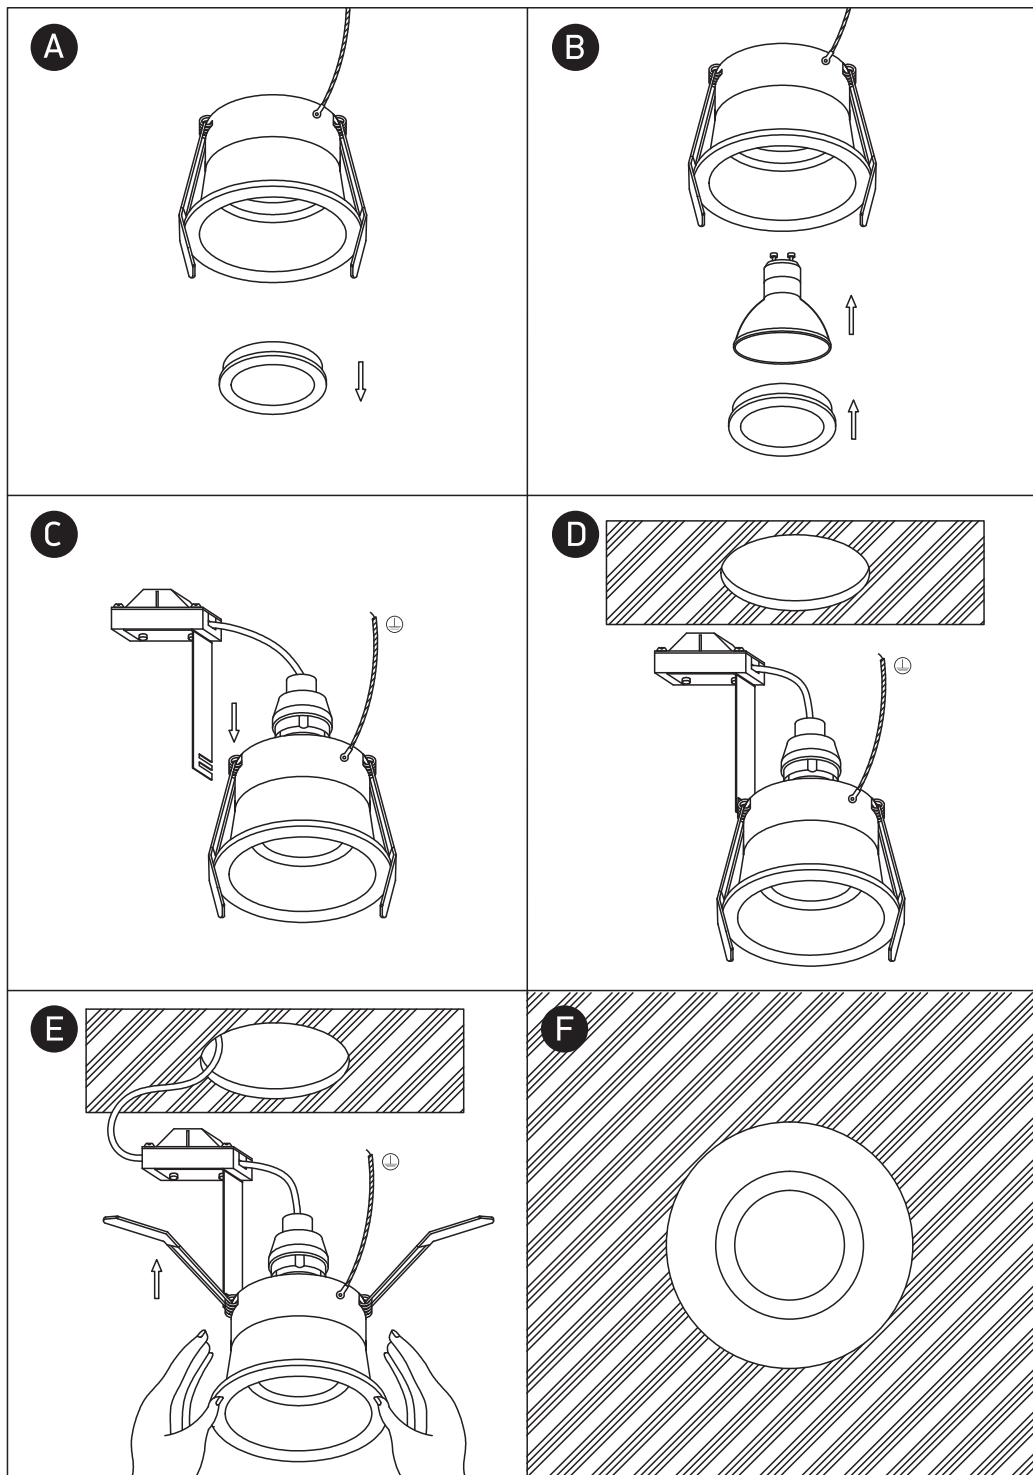

INSTALLATION MANUAL

10105D4

100-240V | MR16 | GU10 | 10W | IP20 | Aluminium

Warnings:

1. Make sure that the product is installed properly before connecting to electricity.
2. Do not cover the fitting.
3. Maintenance and installation should only be carried out by a professional electrician.