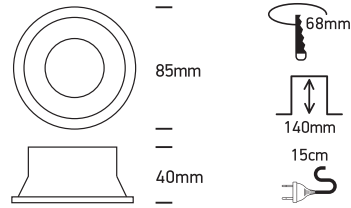

INSTALLATION MANUAL

10105D4

100-240V | MR16 | GU10 | 10W | IP20 | Aluminium

Warnings:

1. Make sure that the product is installed properly before connecting to electricity.
2. Do not cover the fitting.
3. Maintenance and installation should only be carried out by a professional electrician.