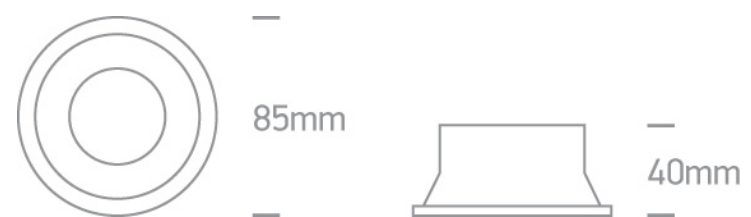

01 Recessed Spots Fixed > The Semi Dark Light Range Aluminium

10105D4/W

Dark Light Recessed MR16 spot with GU10 lampholder.

Complies with standard EN60598-1 and any other specific standards.

Downloads

Dimensions

Gallery

Physical Specification

Item Group

01 Recessed Spots Fixed

Family

The Semi Dark Light Range Aluminium

Order Code

10105D4/W

Colour

White

Material

Aluminium

Shape

Circular

Height

40mm

Diameter	85mm
Cutout Hole Diameter	68mm
Recessed Ceiling	Yes
Depth Required	140mm
Indoor	Yes
Adjustable	No

Electrical Characteristics

Gear	No
Fitting + Driver	
Input Voltage	100-240V
50 Hz	Yes
60 Hz	Yes
Safety Class	
Power(Watts)	10W
IP Rating	IP20
Light Source	Replaceable lamp
Lamp Holder	GU10
Number of Lamps	1
Dimmable	N/A
Cable Length	15cm
F Mark	