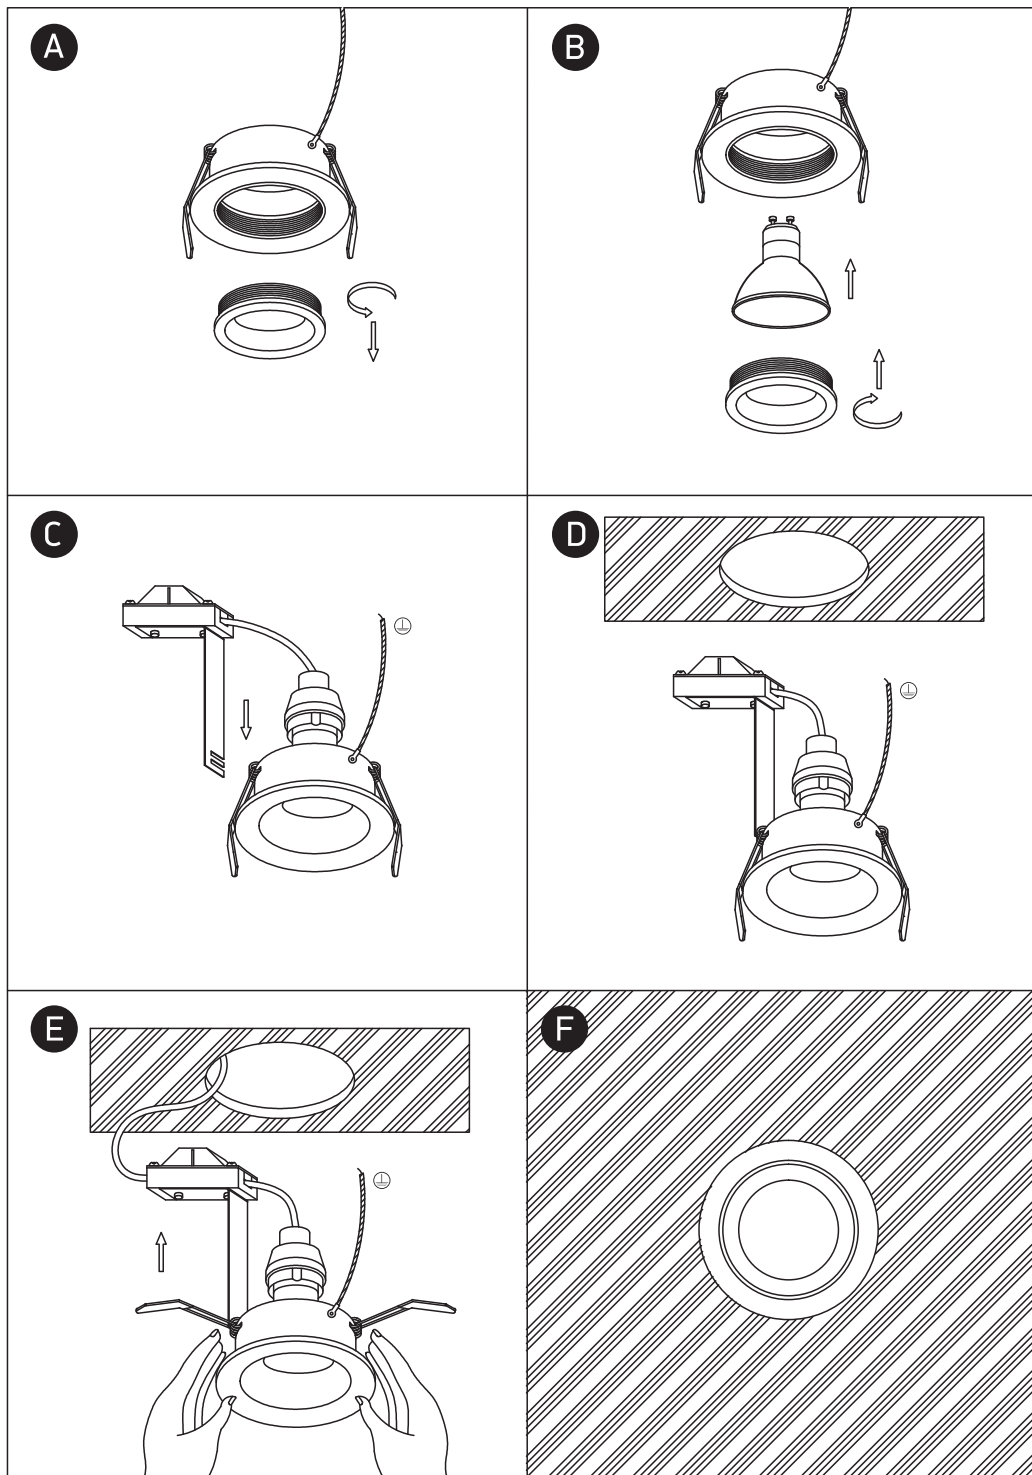

INSTALLATION MANUAL

10105D3

100-240V | MR16 | GU10 | 50W | IP20 | Aluminium

Warnings:

1. Make sure that the product is installed properly before connecting to electricity.
2. Do not cover the fitting.
3. Maintenance and installation should only be carried out by a professional electrician.