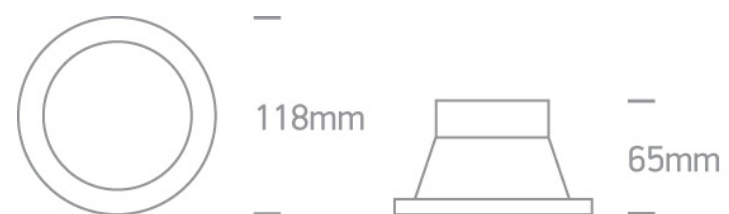

01 Recessed Spots Fixed&gt;The Bathroom Range Die cast

10105CJ/MC/5

Recessed Dark light MR16 spot with GU5.3 lampholder.

Complies with standard EN60598-1 and any other specific standards.

## Dimensions

Brushed Chrome

Material

Die Cast

Shape

Circular

Height

65mm

Diameter	118mm
Cutout Hole Diameter	102mm
Recessed Ceiling	Yes
Depth Required	120mm
Indoor	Yes
Adjustable	No