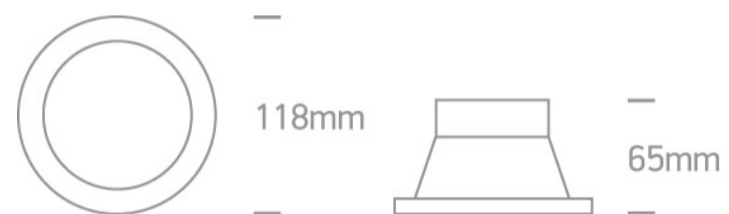

01 Recessed Spots Fixed>The Bathroom Range Die cast

10105CJ/ABS/5

Recessed Dark light MR16 spot with GU5.3 lampholder.

Complies with standard EN60598-1 and any other specific standards.

Downloads

Dimensions

Gallery

Physical Specification

Item Group

01 Recessed Spots Fixed

Family

The Bathroom Range Die cast

Order Code

10105CJ/ABS/5

Colour

Antique Brass

Material

Die Cast

Shape

Circular

Height

65mm

Diameter	118mm
Cutout Hole Diameter	102mm
Recessed Ceiling	Yes
Depth Required	120mm
Indoor	Yes
Adjustable	No

Electrical Characteristics

Fitting

Input Type	Constant Voltage
Input Voltage	12V AC/DC
Safety Class	
Power(Watts)	50W
IP Rating	IP43
Light Source	Replaceable lamp
Lamp Holder	GU5.3
Number of Lamps	1
Cable Length	40cm