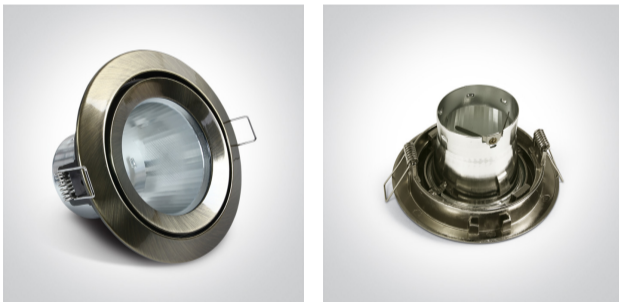

01 Recessed Spots Fixed>The Bathroom Range Die cast

10105CJ/ABS/5

Recessed Dark light MR16 spot with GU5.3 lampholder.

Complies with standard EN60598-1 and any other specific standards.

Downloads

Dimensions

Gallery

Physical Specification

Item Group

01 Recessed Spots Fixed

Family

The Bathroom Range Die cast

Order Code

10105CJ/ABS/5

Colour

Antique Brass

Material

Die Cast

Shape

Circular

Height

65mm

Diameter	118mm
Cutout Hole Diameter	102mm
Recessed Ceiling	Yes
Depth Required	120mm
Indoor	Yes
Adjustable	No

Electrical Characteristics

Fitting

Input Type	Constant Voltage
Input Voltage	12V AC/DC
Safety Class	
Power(Watts)	50W
IP Rating	IP43
Light Source	Replaceable lamp
Lamp Holder	GU5.3
Number of Lamps	1
Cable Length	40cm