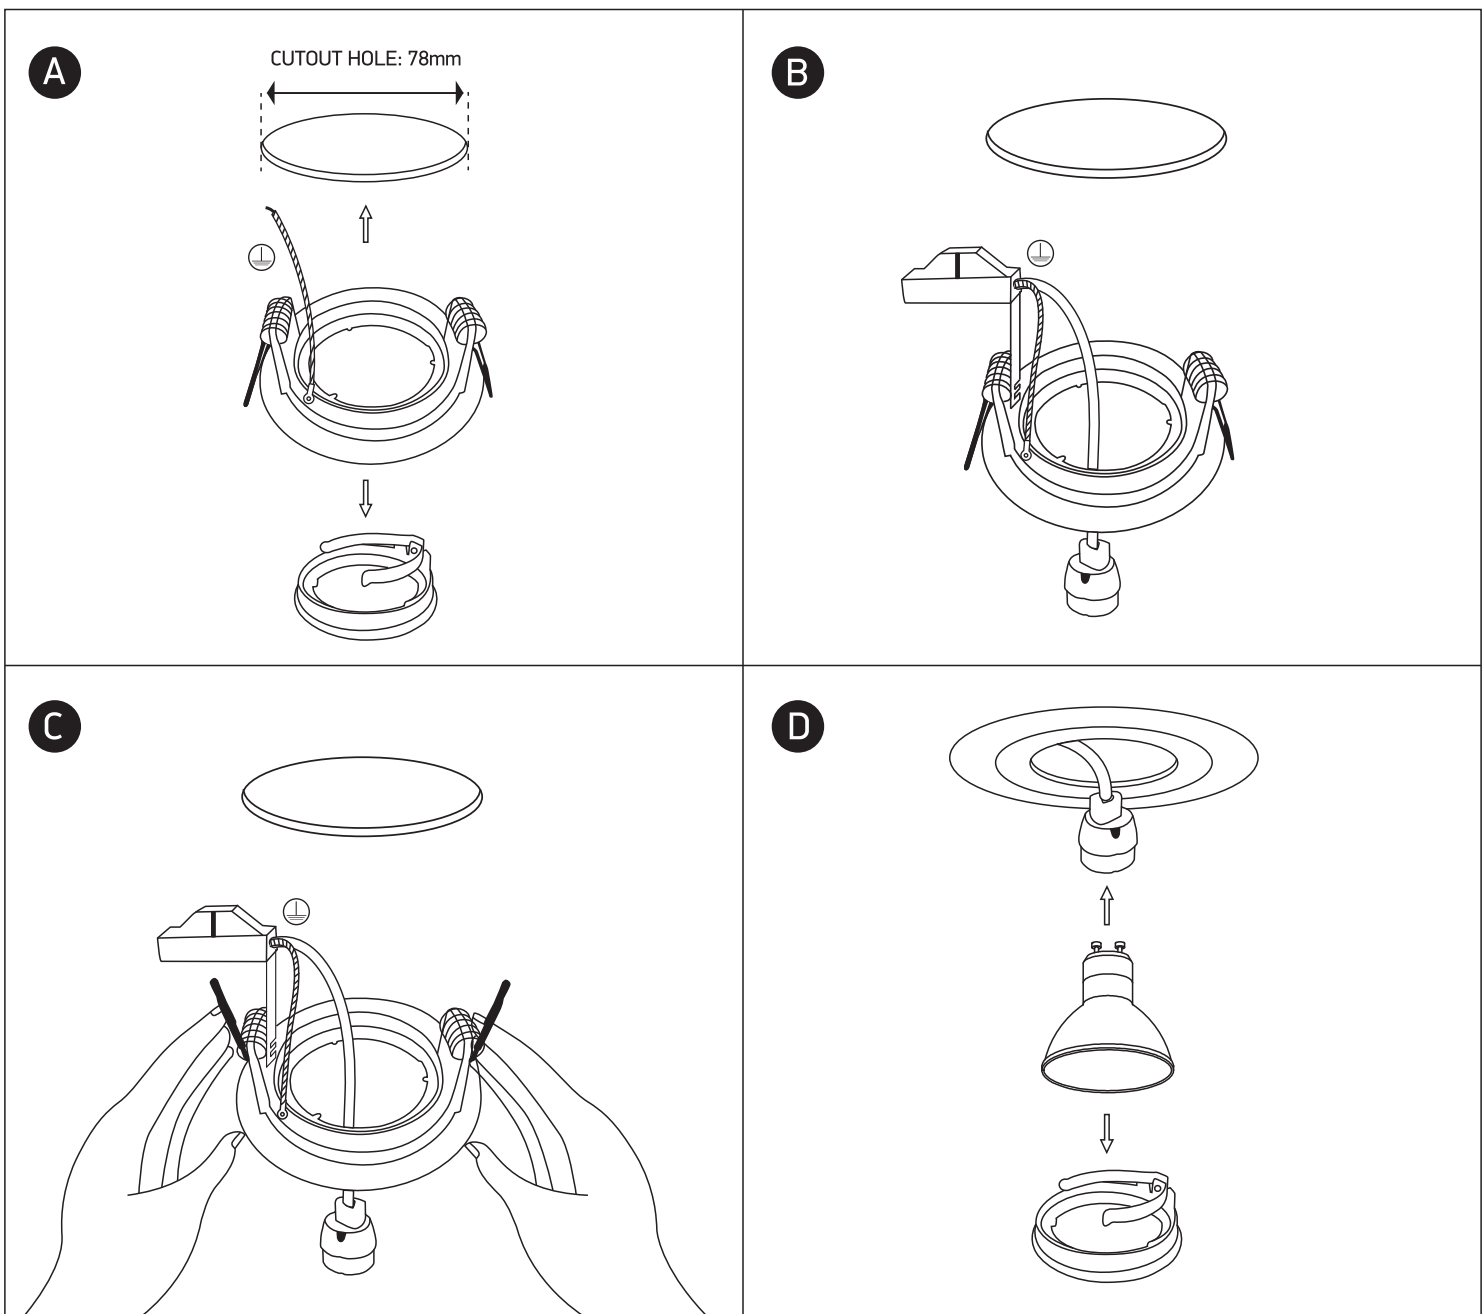

## 10105ALG

100-240V | MR16 | GU10 | 10W | IP20 | Aluminium