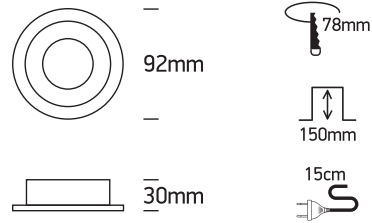

## 10105ALG

100-240V | MR16 | GU10 | 10W | IP20 | Aluminium