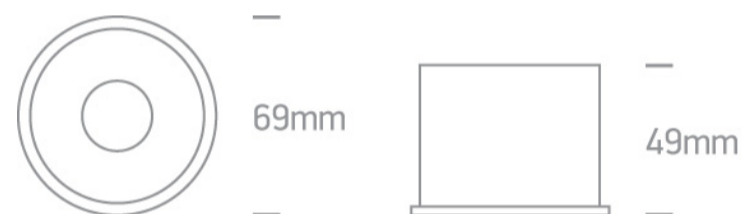

01 Recessed Spots Fixed&gt;Semi Trimless Dark Light Aluminium

10105AD/W

Recessed Dark Light MR16 spot with GU10 lampholder.

Complies with standard EN60598-1 and any other specific standards.

## Dimensions

White

Material

Aluminium

Shape

Circular

Height

49mm

Diameter	69mm
Cutout Hole Diameter	64mm
Recessed Ceiling	Yes
Depth Required	130mm
Indoor	Yes
Adjustable	No