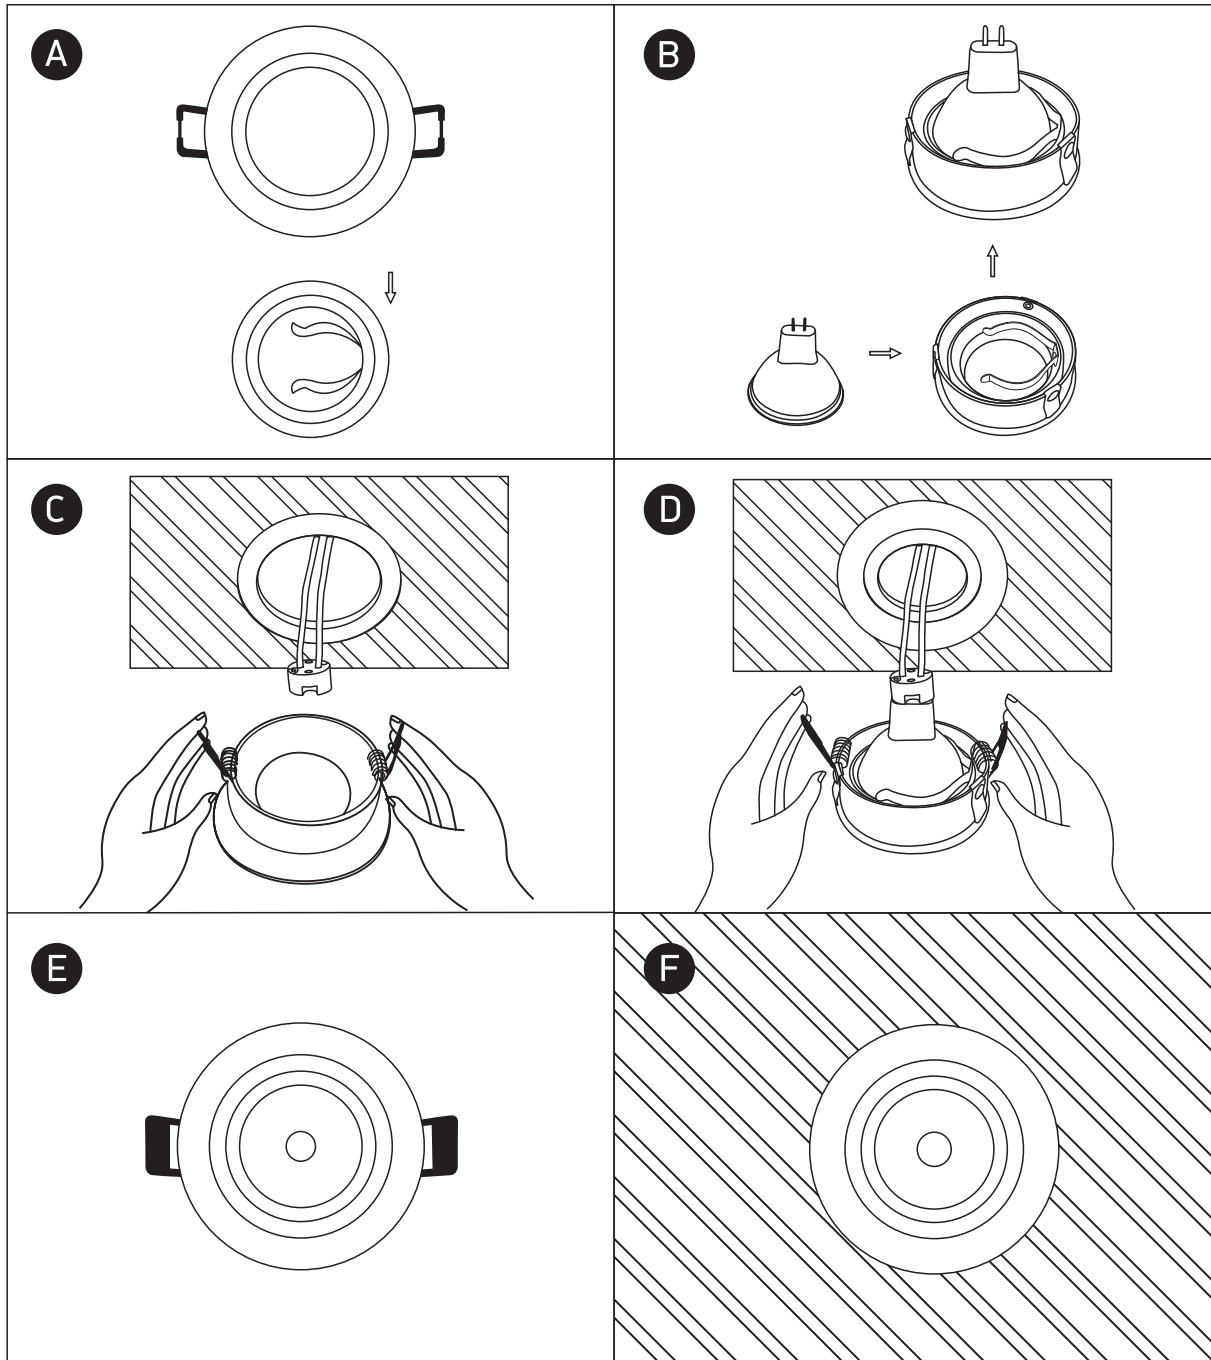

# INSTALLATION MANUAL

10105AL

12V | MR16 | GU5,3 | 50W | IP20 | Aluminium

**Warnings:**

1. Make sure that the product is installed properly before connecting to electricity.
2. Do not cover the fitting.
3. Maintenance and installation should only be carried out by a professional electrician.