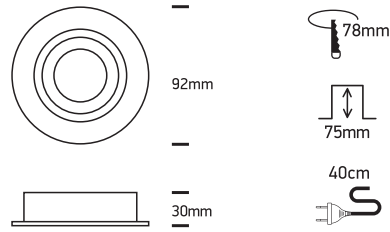

# INSTALLATION MANUAL

10105AL

12V | MR16 | GU5,3 | 50W | IP20 | Aluminium

**Warnings:**

1. Make sure that the product is installed properly before connecting to electricity.
2. Do not cover the fitting.
3. Maintenance and installation should only be carried out by a professional electrician.