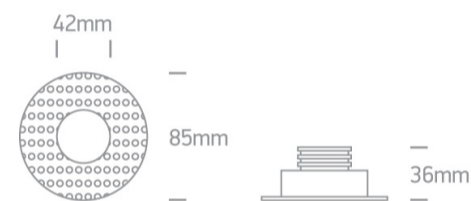

02 Recessed Spots Fixed LED&gt;The Trimless Mini Range Aluminium

10103TR/W/W

3W Recessed Trimless Dark Light LED spot, IP20.

Requires 350mA driver.

Complies with standard EN60598-1 and any other specific standards.

## Dimensions

## Physical Specification

Item Group	02 Recessed Spots Fixed LED
Family	The Trimless Mini Range Aluminium
Order Code	10103TR/W/W
Colour	White
Material	Aluminium
Shape	Circular
Height	36mm
Diameter	42mm
Cutout Hole Diameter	50mm
Recessed trimless ceiling	Yes
Depth Required	50mm
Indoor	Yes
Adjustable	No

## Illumination Data

Colour Temperature	3000K
Lumen Output	250lm
Light Efficiency	83,33lm/W
CRI	90
Beam Angle	36°
Illumination Diagram	
Dark Light	Yes