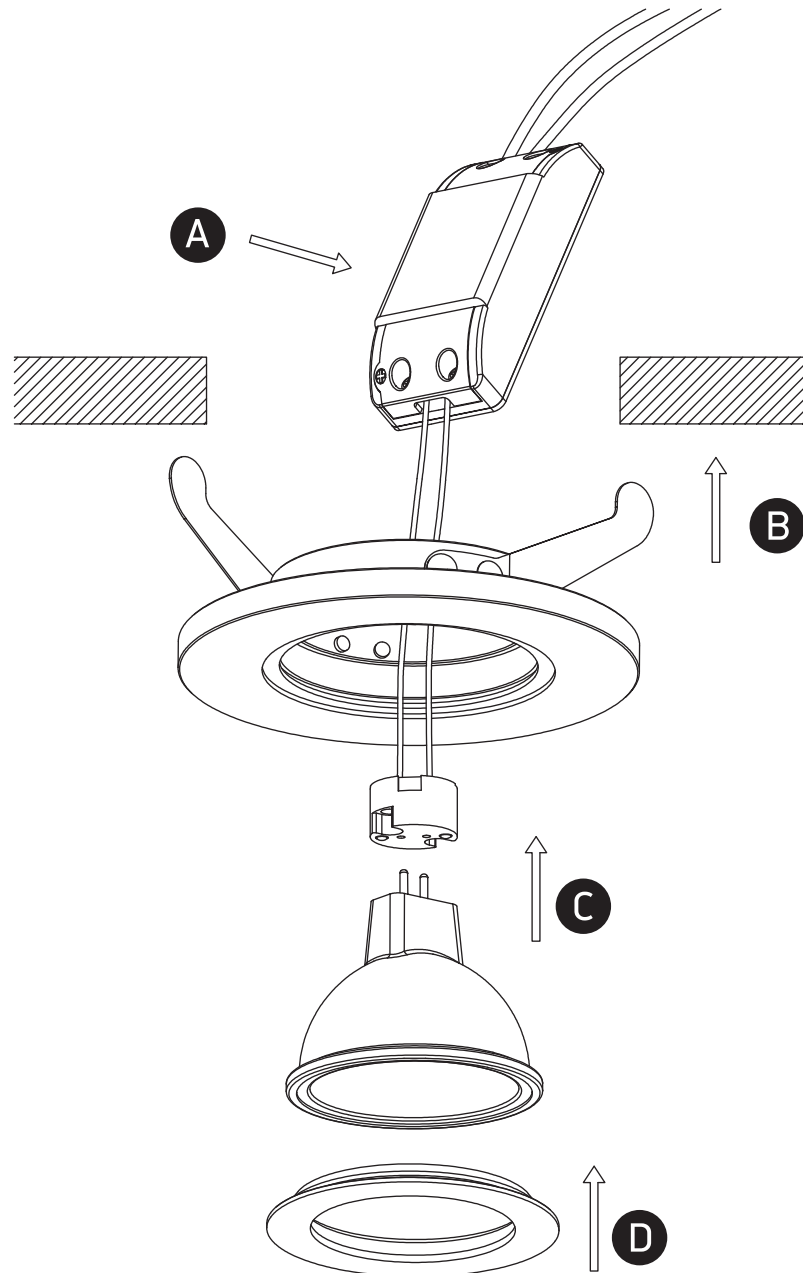

INSTALLATION MANUAL

10105AC

12V | MR16 | GU5,3 | 50W | IP20 | Natural aluminium

Warnings:

1. Make sure that the product is installed properly before connecting to electricity.
2. Do not cover the fitting.
3. Maintenance and installation should only be carried out by a professional electrician.