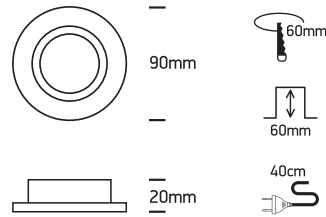

INSTALLATION MANUAL

10105AC

12V | MR16 | GU5,3 | 50W | IP20 | Natural aluminium

Warnings:

1. Make sure that the product is installed properly before connecting to electricity.
2. Do not cover the fitting.
3. Maintenance and installation should only be carried out by a professional electrician.