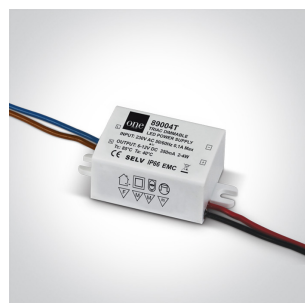

02 Recessed Spots Fixed LED>3W LED Glass Lens Aluminium

10103N/W/D/35

3x1W LED recessed spot IP20.

Requires 350mA driver.

Complies with standard EN60598-1 and any other specific standards.

Downloads

Dimensions

Gallery

Must be ordered separately

89004T