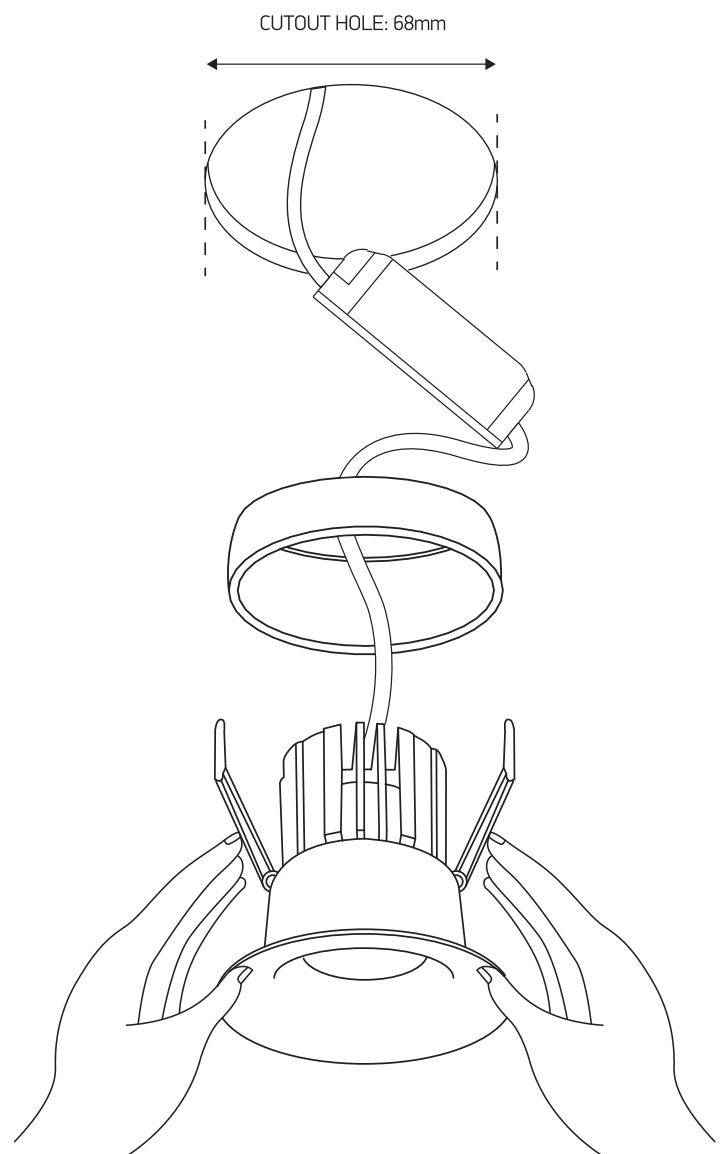

INSTALLATION MANUAL

10112R

700mA | COB LED | 12W | IP65 | Aluminium
Requires 700mA driver.

one
LIGHT

A INSTALLATION WITHOUT RING

B INSTALLATION WITH RING

Warnings:

1. Make sure that the product is installed properly before connecting to electricity.
2. Do not cover the fitting.
3. Maintenance and installation should only be carried out by a professional electrician.