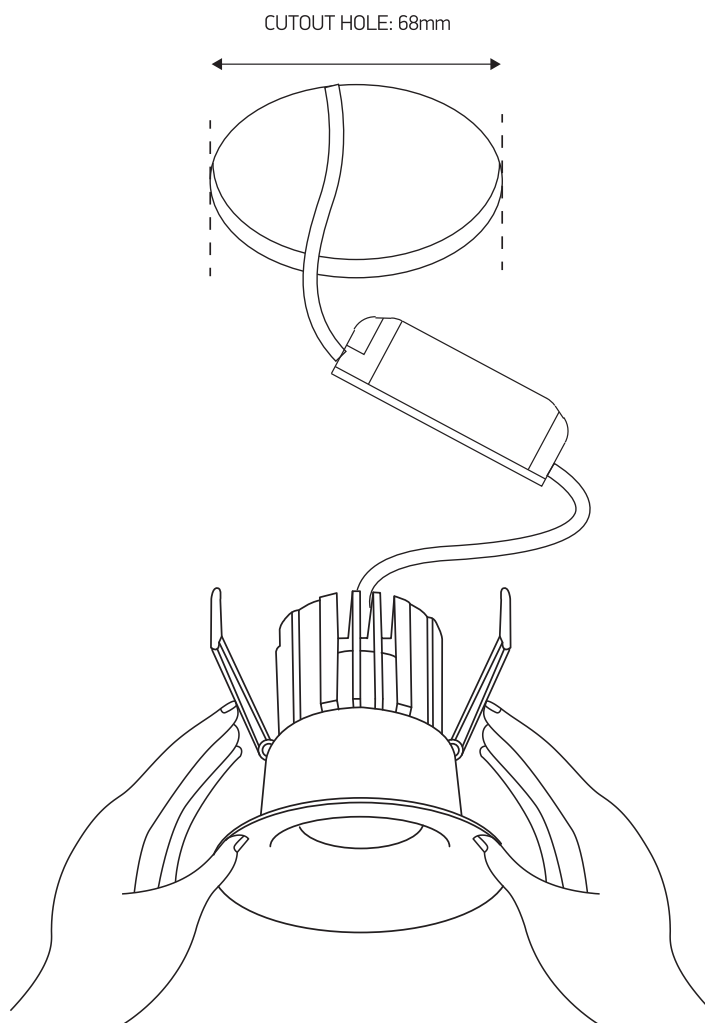

INSTALLATION MANUAL

10112R

700mA | COB LED | 12W | IP65 | Aluminium
Requires 700mA driver.

one
LIGHT

A INSTALLATION WITHOUT RING

B INSTALLATION WITH RING

Warnings:

1. Make sure that the product is installed properly before connecting to electricity.
2. Do not cover the fitting.
3. Maintenance and installation should only be carried out by a professional electrician.