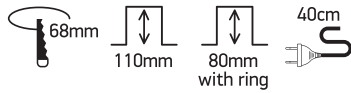

INSTALLATION MANUAL

10112R

700mA | COB LED | 12W | IP65 | Aluminium
Requires 700mA driver.

one
LIGHT

A INSTALLATION WITHOUT RING

B INSTALLATION WITH RING

Warnings:

1. Make sure that the product is installed properly before connecting to electricity.
2. Do not cover the fitting.
3. Maintenance and installation should only be carried out by a professional electrician.