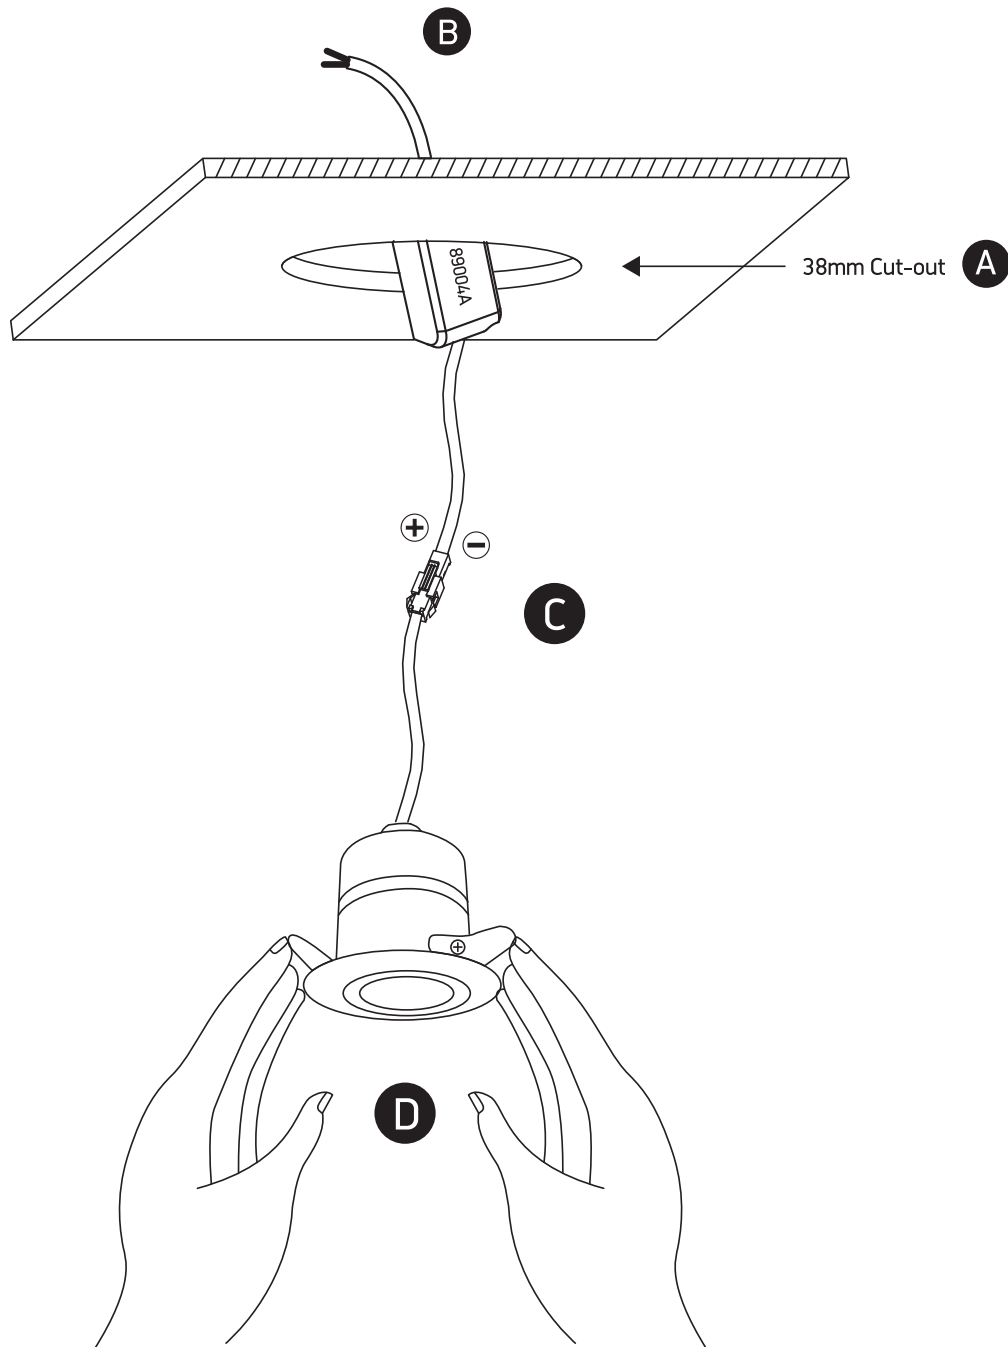

INSTALLATION MANUAL

10103M

ecolight

**90
CRI**

700mA | COB LED | 3W | IP65 | Aluminium

Requires 700mA driver.

Recommended driver 89004A.

46mm

42mm

 38mm
55mm

60cm

one
LIGHT

Warnings:

1. Make sure that the product is installed properly before connecting to electricity.
2. Do not cover the fitting.
3. Maintenance and installation should only be carried out by a professional electrician.