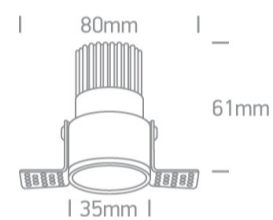

02 Recessed Spots Fixed LED&gt;The Trimless Mini Range Aluminium

10103BTR/B/W

3W Recessed Trimless Dark Light LED spot with white ring and black reflector, IP20.

Requires 350mA driver.

Complies with standard EN60598-1 and any other specific standards.

## Dimensions

Must be ordered separately

89004

89004T

Black

Material

Aluminium

Shape

Circular

Height	61mm
Diameter	35mm
Cutout Hole Diameter	40mm
Recessed trimless ceiling	Yes
Depth Required	80mm
Indoor	Yes
Adjustable	No

## Illumination Data

Colour Temperature	3000K
Lumen Output	240lm
Light Efficiency	80lm/W
CRI	90
Beam Angle	36°
Illumination Diagram	
Dark Light	Yes