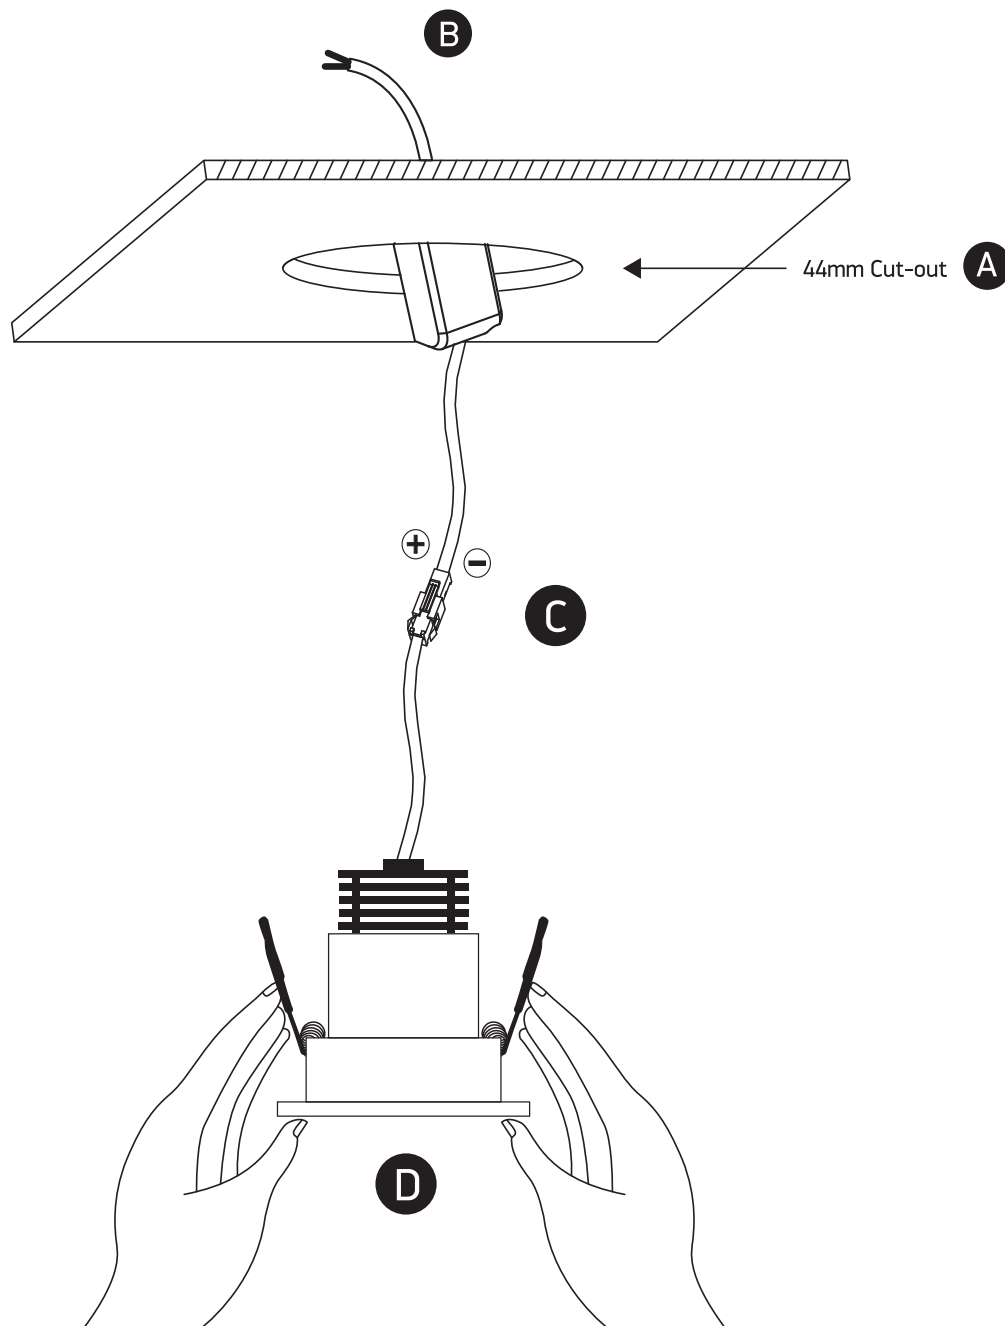

INSTALLATION MANUAL

10103E

ecolight

DARK LIGHT

90 CRI

350mA | COB LED | 3W | IP20 | Aluminium
Requires 350mA driver.

50mm

52mm

44mm

60mm

40cm

one
LIGHT

Warnings:

1. Make sure that the product is installed properly before connecting to electricity.
2. Do not cover the fitting.
3. Maintenance and installation should only be carried out by a professional electrician.