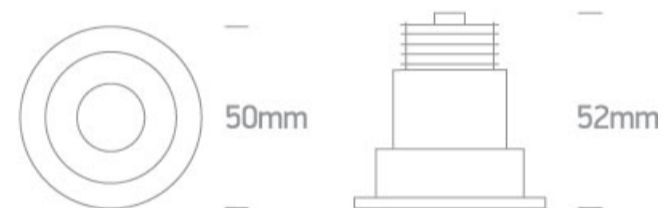

02 Recessed Spots Fixed LED>The 3W Dark Light Range

10103E/W/W/W

3W Recessed Dark Light LED spot IP20.

Requires 350mA driver.

Complies with standard EN60598-1 and any other specific standards.

Downloads

Dimensions

Gallery

Must be ordered separately

89004

89004T

Physical Specification

Item Group	02 Recessed Spots Fixed LED
Family	The 3W Dark Light Range
Order Code	10103E/W/W/W
Colour	White
Material	Aluminium
Shape	Circular
Height	52mm
Diameter	50mm
Cutout Hole Diameter	44mm
Recessed Ceiling	Yes
Depth Required	60mm
Indoor	Yes
Adjustable	No

Electrical Characteristics

Fitting	
Input Type	Constant Current
Input Current	350mA
Voltage	8,7V
Safety Class	III
Power(Watts)	3W
IP Rating	IP20
Light Source	LED built in

LED Type	COB
LED Brand	Bridgelux
Cable Length	40cm
F Mark	

Illumination Data

Colour Temperature	3000K
Lumen Output	240lm@3W
Light Efficiency	80lm/W
CRI	90
Beam Angle	36°
Illumination Diagram	
Dark Light	Yes

Packing Info

Pcs/Carton	50
Barcode	5291889071150
HS Code	9405409900