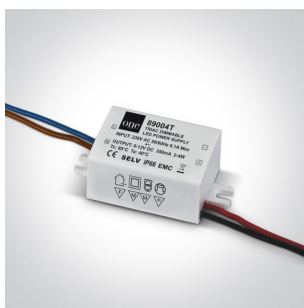

02 Recessed Spots Fixed LED>The 3W Dark Light Range

10103E/W/W/W

3W Recessed Dark Light LED spot IP20.

Requires 350mA driver.

Complies with standard EN60598-1 and any other specific standards.

Downloads

Dimensions

Gallery

Must be ordered separately

89004

89004T

Physical Specification

Item Group	02 Recessed Spots Fixed LED
Family	The 3W Dark Light Range
Order Code	10103E/W/W/W
Colour	White
Material	Aluminium
Shape	Circular
Height	52mm
Diameter	50mm
Cutout Hole Diameter	44mm
Recessed Ceiling	Yes
Depth Required	60mm
Indoor	Yes
Adjustable	No

Electrical Characteristics

Fitting	
Input Type	Constant Current
Input Current	350mA
Voltage	8,7V
Safety Class	III
Power(Watts)	3W
IP Rating	IP20
Light Source	LED built in

LED Type	COB
LED Brand	Bridgelux
Cable Length	40cm
F Mark	