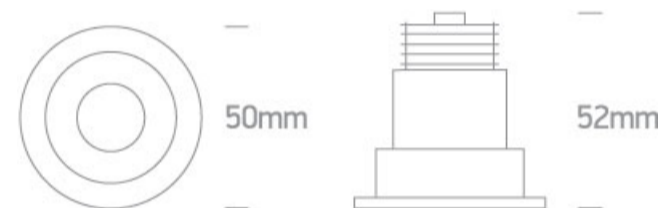

02 Recessed Spots Fixed LED>The 3W Dark Light Range

10103E/W/BS/W

3W Recessed Dark Light LED spot IP20.

Requires 350mA driver.

Complies with standard EN60598-1 and any other specific standards.

Downloads

Dimensions

Gallery

Must be ordered separately

89004

89004T

Physical Specification

Item Group	02 Recessed Spots Fixed LED
Family	The 3W Dark Light Range
Order Code	10103E/W/BS/W
Colour	White-Brass
Material	Aluminium
Shape	Circular
Height	52mm
Diameter	50mm
Cutout Hole Diameter	44mm
Recessed Ceiling	Yes
Depth Required	60mm
Indoor	Yes
Adjustable	No

Electrical Characteristics

Fitting	
Input Type	Constant Current
Input Current	350mA
Voltage	8,7V
Safety Class	III
Power(Watts)	3W
IP Rating	IP20
Light Source	LED built in

LED Type	COB
LED Brand	Bridgelux
Cable Length	40cm
F Mark	

Illumination Data

Colour Temperature	3000K
Lumen Output	240lm@3W
Light Efficiency	80lm/W
CRI	90
Beam Angle	36°
Illumination Diagram	
Dark Light	Yes

Packing Info

Pcs/Carton	50
Barcode	5291889071136
HS Code	9405409900