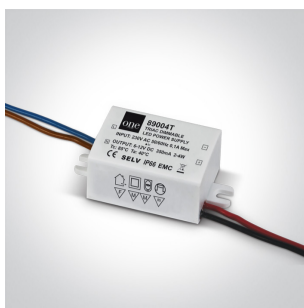

02 Recessed Spots Fixed LED>The 3W Dark Light Range

10103E/W/BS/W

3W Recessed Dark Light LED spot IP20.

Requires 350mA driver.

Complies with standard EN60598-1 and any other specific standards.

Downloads

Dimensions

Gallery

Must be ordered separately

89004

89004T

Physical Specification

Item Group	02 Recessed Spots Fixed LED
Family	The 3W Dark Light Range
Order Code	10103E/W/BS/W
Colour	White-Brass
Material	Aluminium
Shape	Circular
Height	52mm
Diameter	50mm
Cutout Hole Diameter	44mm
Recessed Ceiling	Yes
Depth Required	60mm
Indoor	Yes
Adjustable	No

Electrical Characteristics

Fitting	
Input Type	Constant Current
Input Current	350mA
Voltage	8,7V
Safety Class	III
Power(Watts)	3W
IP Rating	IP20
Light Source	LED built in

LED Type	COB
LED Brand	Bridgelux
Cable Length	40cm
F Mark	