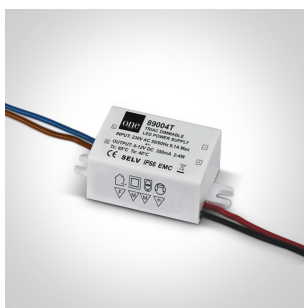

02 Recessed Spots Fixed LED>The 3W Dark Light Range

10103E/W/B/W

3W Recessed Dark Light LED spot IP20.

Requires 350mA driver.

Complies with standard EN60598-1 and any other specific standards.

Downloads

Dimensions

Gallery

Must be ordered separately

89004

89004T

Physical Specification

Item Group	02 Recessed Spots Fixed LED
Family	The 3W Dark Light Range
Order Code	10103E/W/B/W
Colour	White-Black
Material	Aluminium
Shape	Circular
Height	52mm
Diameter	50mm
Cutout Hole Diameter	44mm
Recessed Ceiling	Yes
Depth Required	60mm
Indoor	Yes
Adjustable	No

Electrical Characteristics

Fitting	
Input Type	Constant Current
Input Current	350mA
Voltage	8,7V
Safety Class	III
Power(Watts)	3W
IP Rating	IP20
Light Source	LED built in

LED Type	COB
LED Brand	Bridgelux
Cable Length	40cm
F Mark	