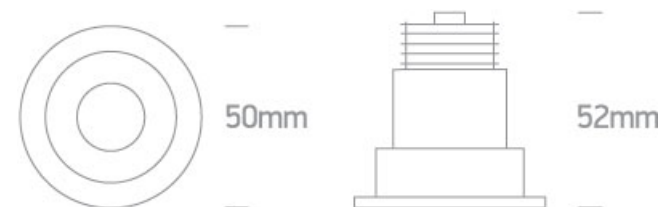

02 Recessed Spots Fixed LED>The 3W Dark Light Range

10103E/W/B/W

3W Recessed Dark Light LED spot IP20.

Requires 350mA driver.

Complies with standard EN60598-1 and any other specific standards.

Downloads

Dimensions

Gallery

Must be ordered separately

89004

89004T

Physical Specification

Item Group	02 Recessed Spots Fixed LED
Family	The 3W Dark Light Range
Order Code	10103E/W/B/W
Colour	White-Black
Material	Aluminium
Shape	Circular
Height	52mm
Diameter	50mm
Cutout Hole Diameter	44mm
Recessed Ceiling	Yes
Depth Required	60mm
Indoor	Yes
Adjustable	No

Electrical Characteristics

Fitting	
Input Type	Constant Current
Input Current	350mA
Voltage	8,7V
Safety Class	III
Power(Watts)	3W
IP Rating	IP20
Light Source	LED built in

LED Type	COB
LED Brand	Bridgelux
Cable Length	40cm
F Mark	

Illumination Data

Colour Temperature	3000K
Lumen Output	240lm@3W
Light Efficiency	80lm/W
CRI	90
Beam Angle	36°
Illumination Diagram	
Dark Light	Yes

Packing Info

Pcs/Carton	50
Barcode	5291889071143
HS Code	9405409900