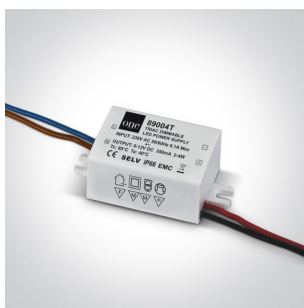

89004T

Physical Specification

Item Group	02 Recessed Spots Fixed LED
Family	The 3W Dark Light Range
Order Code	10103E/B/BS/W
Colour	Black-Brass
Material	Aluminium
Shape	Circular
Height	52mm
Diameter	50mm
Cutout Hole Diameter	44mm
Recessed Ceiling	Yes
Depth Required	60mm
Indoor	Yes
Adjustable	No

Electrical Characteristics

Fitting	
Input Type	Constant Current
Input Current	350mA
Voltage	8,7V
Safety Class	III
Power(Watts)	3W
IP Rating	IP20
Light Source	LED built in