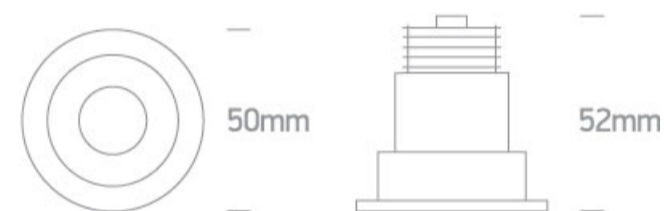

02 Recessed Spots Fixed LED>The 3W Dark Light Range

10103E/B/B/W

3W Recessed Dark Light LED spot IP20.

Requires 350mA driver.

Complies with standard EN60598-1 and any other specific standards.

Downloads

Dimensions

Gallery

Must be ordered separately

89004

89004T

Physical Specification

Item Group	02 Recessed Spots Fixed LED
Family	The 3W Dark Light Range
Order Code	10103E/B/B/W
Colour	Black
Material	Aluminium
Shape	Circular
Height	52mm
Diameter	50mm
Cutout Hole Diameter	44mm
Recessed Ceiling	Yes
Depth Required	60mm
Indoor	Yes
Adjustable	No

Electrical Characteristics

Fitting

Input Type	Constant Current
Input Current	350mA
Voltage	8,7V
Safety Class	III
Power(Watts)	3W
IP Rating	IP20
Light Source	LED built in

LED Type	COB
LED Brand	Bridgelux
Cable Length	40cm
F Mark	

Illumination Data

Colour Temperature	3000K
Lumen Output	240lm@3W
Light Efficiency	80lm/W
CRI	90
Beam Angle	36°
Illumination Diagram	
Dark Light	Yes

Packing Info

Pcs/Carton	50
Barcode	5291889071112
HS Code	9405409900