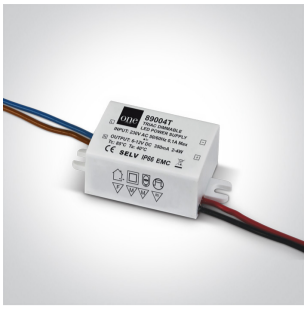

02 Recessed Spots Fixed LED>The 3W Dark Light Range

10103E/B/B/W

3W Recessed Dark Light LED spot IP20.

Requires 350mA driver.

Complies with standard EN60598-1 and any other specific standards.

Downloads

Dimensions

Gallery

Must be ordered separately

89004

89004T

Physical Specification

Item Group	02 Recessed Spots Fixed LED
Family	The 3W Dark Light Range
Order Code	10103E/B/B/W
Colour	Black
Material	Aluminium
Shape	Circular
Height	52mm
Diameter	50mm
Cutout Hole Diameter	44mm
Recessed Ceiling	Yes
Depth Required	60mm
Indoor	Yes
Adjustable	No

Electrical Characteristics

Fitting

Input Type	Constant Current
Input Current	350mA
Voltage	8,7V
Safety Class	III
Power(Watts)	3W
IP Rating	IP20
Light Source	LED built in

LED Type	COB
LED Brand	Bridgelux
Cable Length	40cm
F Mark	

Illumination Data

Colour Temperature	3000K
Lumen Output	240lm@3W
Light Efficiency	80lm/W
CRI	90
Beam Angle	36°
Illumination Diagram	
Dark Light	Yes

Packing Info

Pcs/Carton	50
Barcode	5291889071112
HS Code	9405409900