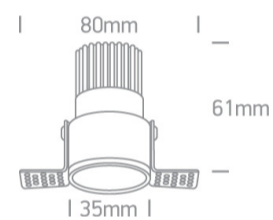

02 Recessed Spots Fixed LED>The Trimless Mini Range Aluminium

10103BTR/W/W

3W Recessed Trimless Dark Light LED spot with white ring and white reflector, IP20.

Requires 350mA driver.

Complies with standard EN60598-1 and any other specific standards.

Downloads

Dimensions

Must be ordered separately

89004

89004T

Physical Specification

Item Group

02 Recessed Spots Fixed LED

Shape

Circular

Height	61mm
Diameter	35mm
Cutout Hole Diameter	40mm
Recessed trimless ceiling	Yes
Depth Required	80mm
Indoor	Yes
Adjustable	No

Electrical Characteristics

Fitting

Input Type	Constant Current
Input Current	350mA
Safety Class	
Power(Watts)	3W
IP Rating	IP20
Light Source	LED built in
LED Type	COB
LED Brand	Bridgelux
Cable Length	40cm
F Mark	

Illumination Data

Colour Temperature	3000K
Lumen Output	240lm
Light Efficiency	80lm/W
CRI	90
Beam Angle	36°
Illumination Diagram	
Dark Light	Yes

Packing Info

Box Length	5,5cm
Box Width	5,5cm
Box Height	7cm
Pcs/Carton	100
Barcode	5291889058359
HS Code	9405409900