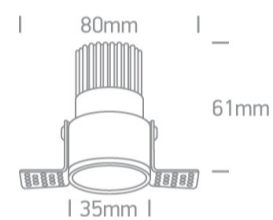

02 Recessed Spots Fixed LED&gt;The Trimless Mini Range Aluminium

10103BTR/BS/W

3W Recessed Trimless Dark Light LED spot with white ring and brass reflector, IP20.

Requires 350mA driver.

Complies with standard EN60598-1 and any other specific standards.

## Dimensions

Must be ordered separately

89004

89004T

Brass Reflector

Material

Aluminium

Shape

Circular

Height	61mm
Diameter	35mm
Cutout Hole Diameter	40mm
Recessed trimless ceiling	Yes
Depth Required	80mm
Indoor	Yes
Adjustable	No

## Fitting

Input Type	Constant Current
Input Current	350mA
Safety Class	
Power(Watts)	3W
IP Rating	IP20
Light Source	LED built in
LED Type	COB
LED Brand	Luminus
Cable Length	40cm
F Mark	