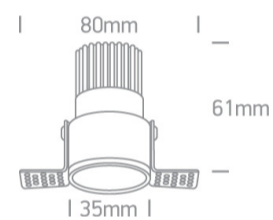

02 Recessed Spots Fixed LED>The Trimless Mini Range Aluminium

10103BTR/B/W

3W Recessed Trimless Dark Light LED spot with white ring and black reflector, IP20.

Requires 350mA driver.

Complies with standard EN60598-1 and any other specific standards.

Downloads

Dimensions

Must be ordered separately

89004

89004T

Physical Specification

Item Group

02 Recessed Spots Fixed LED

Shape

Circular

Height	61mm
Diameter	35mm
Cutout Hole Diameter	40mm
Recessed trimless ceiling	Yes
Depth Required	80mm
Indoor	Yes
Adjustable	No

Electrical Characteristics

Fitting

Input Type	Constant Current
Input Current	350mA
Safety Class	
Power(Watts)	3W
IP Rating	IP20
Light Source	LED built in
LED Type	COB
LED Brand	Bridgelux
Cable Length	40cm
F Mark	

Illumination Data

Colour Temperature	3000K
Lumen Output	240lm
Light Efficiency	80lm/W
CRI	90
Beam Angle	36°
Illumination Diagram	
Dark Light	Yes

Packing Info

Box Length	5,5cm
Box Width	5,5cm
Box Height	7cm
Pcs/Carton	100
Barcode	5291889058366
HS Code	9405409900