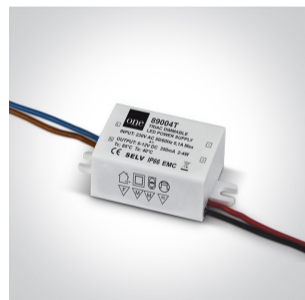

02 Recessed Spots Fixed LED>The Trimless Mini Range Aluminium

10103BTR/B/W

3W Recessed Trimless Dark Light LED spot with white ring and black reflector, IP20.

Requires 350mA driver.

Complies with standard EN60598-1 and any other specific standards.

Downloads

Dimensions

Must be ordered separately

89004

89004T

Physical Specification

Item Group

02 Recessed Spots Fixed LED

Family

The Trimless Mini Range Aluminium

Order Code

10103BTR/B/W

Colour

Black

Material

Aluminium

Shape

Circular

Height	61mm
Diameter	35mm
Cutout Hole Diameter	40mm
Recessed trimless ceiling	Yes
Depth Required	80mm
Indoor	Yes
Adjustable	No

Electrical Characteristics

Fitting

Input Type	Constant Current
Input Current	350mA
Safety Class	
Power(Watts)	3W
IP Rating	IP20
Light Source	LED built in
LED Type	COB
LED Brand	Bridgelux
Cable Length	40cm
F Mark	