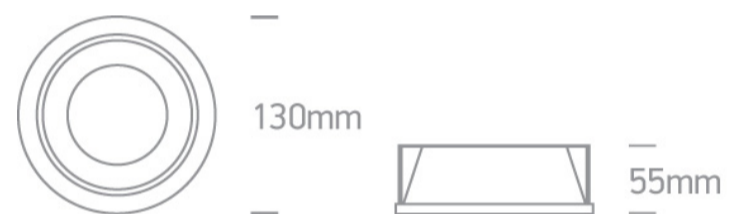

05 Downlights>The GX53 Downlights

10007/W

Recessed downlight with GX53 lampholder.

Complies with standard EN60598-1 and any other specific standards.

Downloads

Dimensions

Physical Specification

Item Group	05 Downlights
Family	The GX53 Downlights
Order Code	10007/W
Colour	White
Material	Steel
Diffuser Material	Glass
Shape	Circular
Height	55mm
Diameter	130mm
Cutout Hole Diameter	110mm
Recessed Ceiling	Yes
Depth Required	60mm