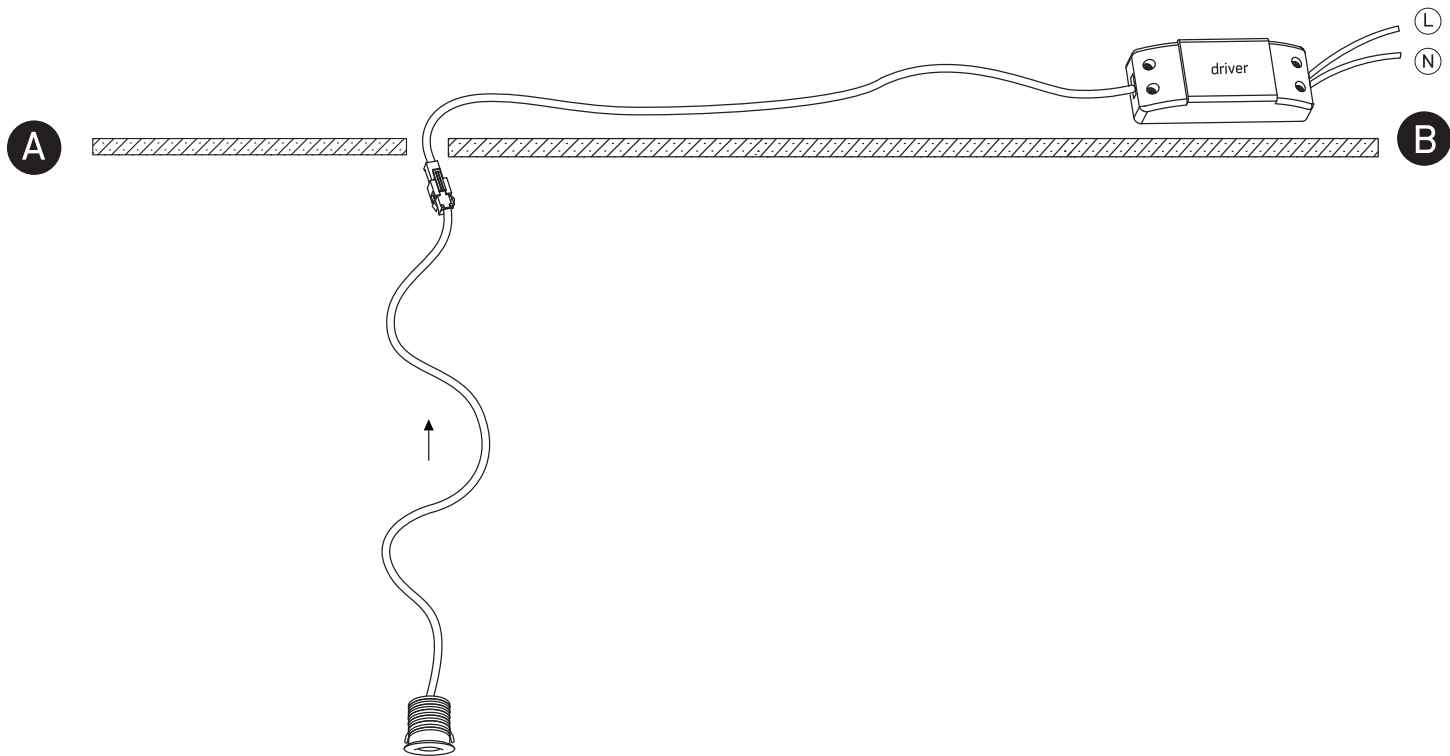

# INSTALLATION MANUAL

10101L

**ecolight**

90 CRI

350mA | 1W | IP44 | Aluminium  
Requires 350mA driver.

**one**  
LIGHT