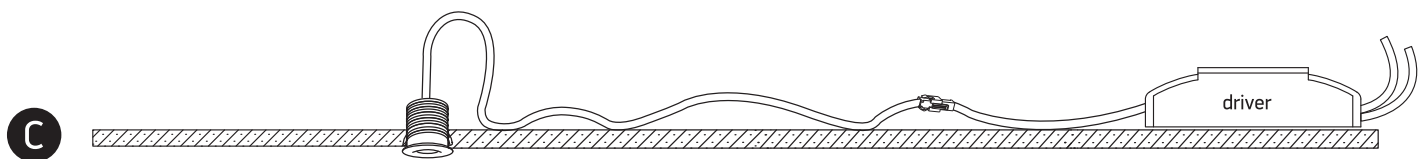

# INSTALLATION MANUAL

10101L

**ecolight**

90 CRI

350mA | 1W | IP44 | Aluminium  
Requires 350mA driver.

**one**  
LIGHT