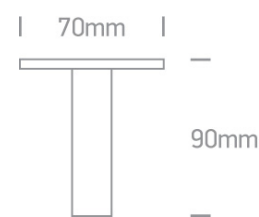

18 Decorative>Decorative Glass

10101C4/C

Crystal Recessed decorative G4 fitting.

Complies with standard EN60598-1 and any other specific standards.

Downloads

Dimensions

Gallery

Physical Specification

Item Group

18 Decorative

Family

Decorative Glass

Order Code

10101C4/C

Colour

Chrome

Material

Die Cast

Shape

Circular

Height

90mm

Diameter	70mm
Cutout Hole Diameter	60mm
Recessed Ceiling	Yes
Depth Required	30mm
Indoor	Yes
Adjustable	No

Electrical Characteristics

Fitting

Input Type	Constant Voltage
Input Voltage	12V AC/DC
Safety Class	
Power(Watts)	10W
IP Rating	IP20
Light Source	Replaceable lamp
Lamp Holder	G4
Number of Lamps	1
Cable Length	40cm

Illumination Data