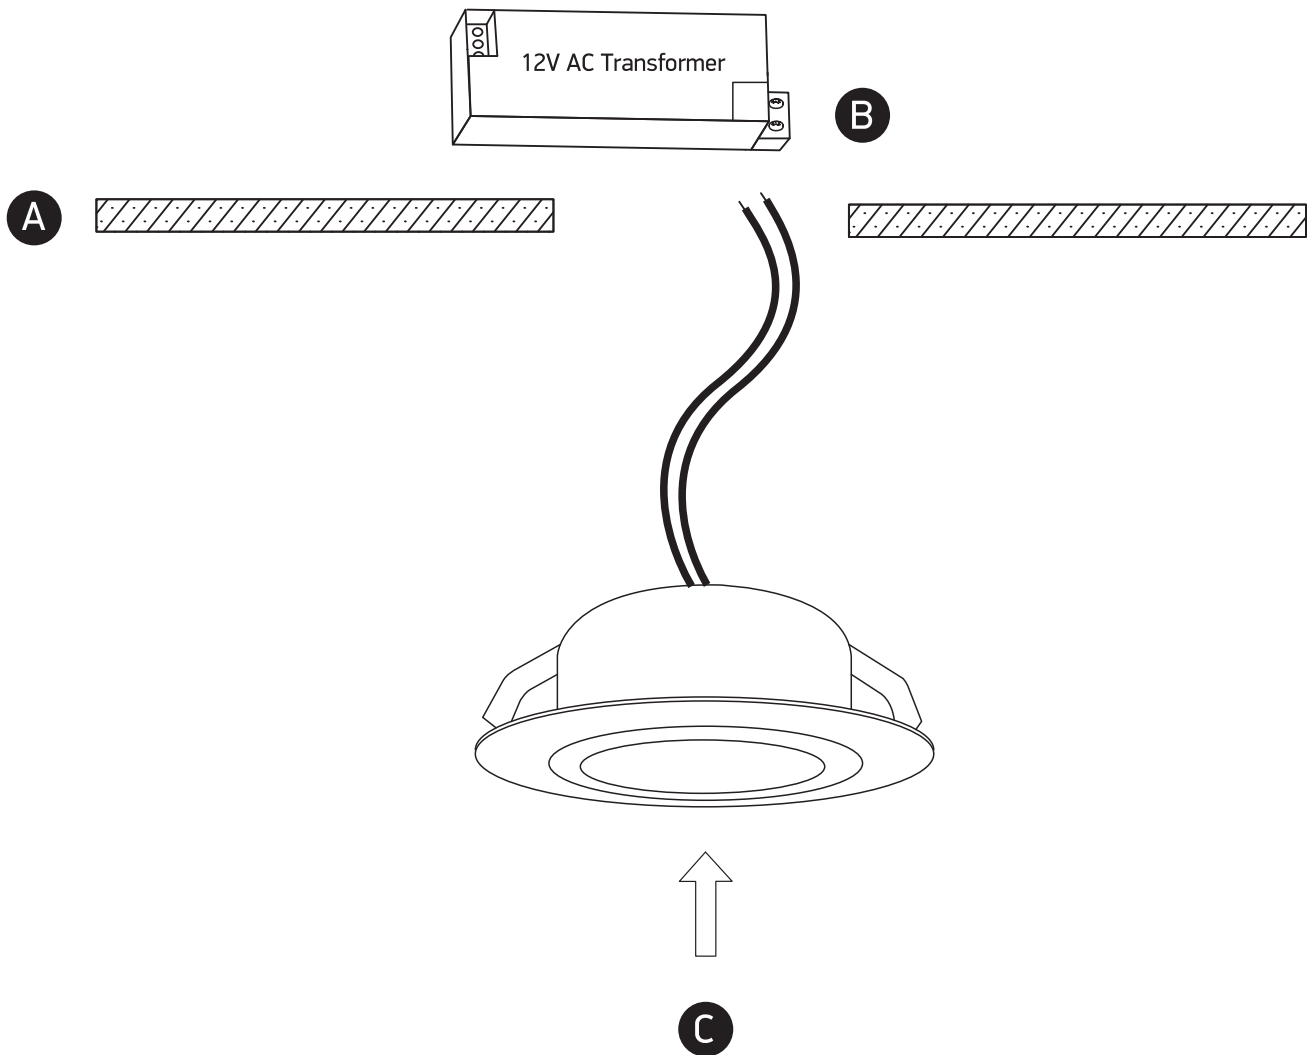

## 10101C

**ecolight**

1W | LED | Cabinet light | IP20 | Steel

Requires 12V AC transformer

**one**  
L I G H T