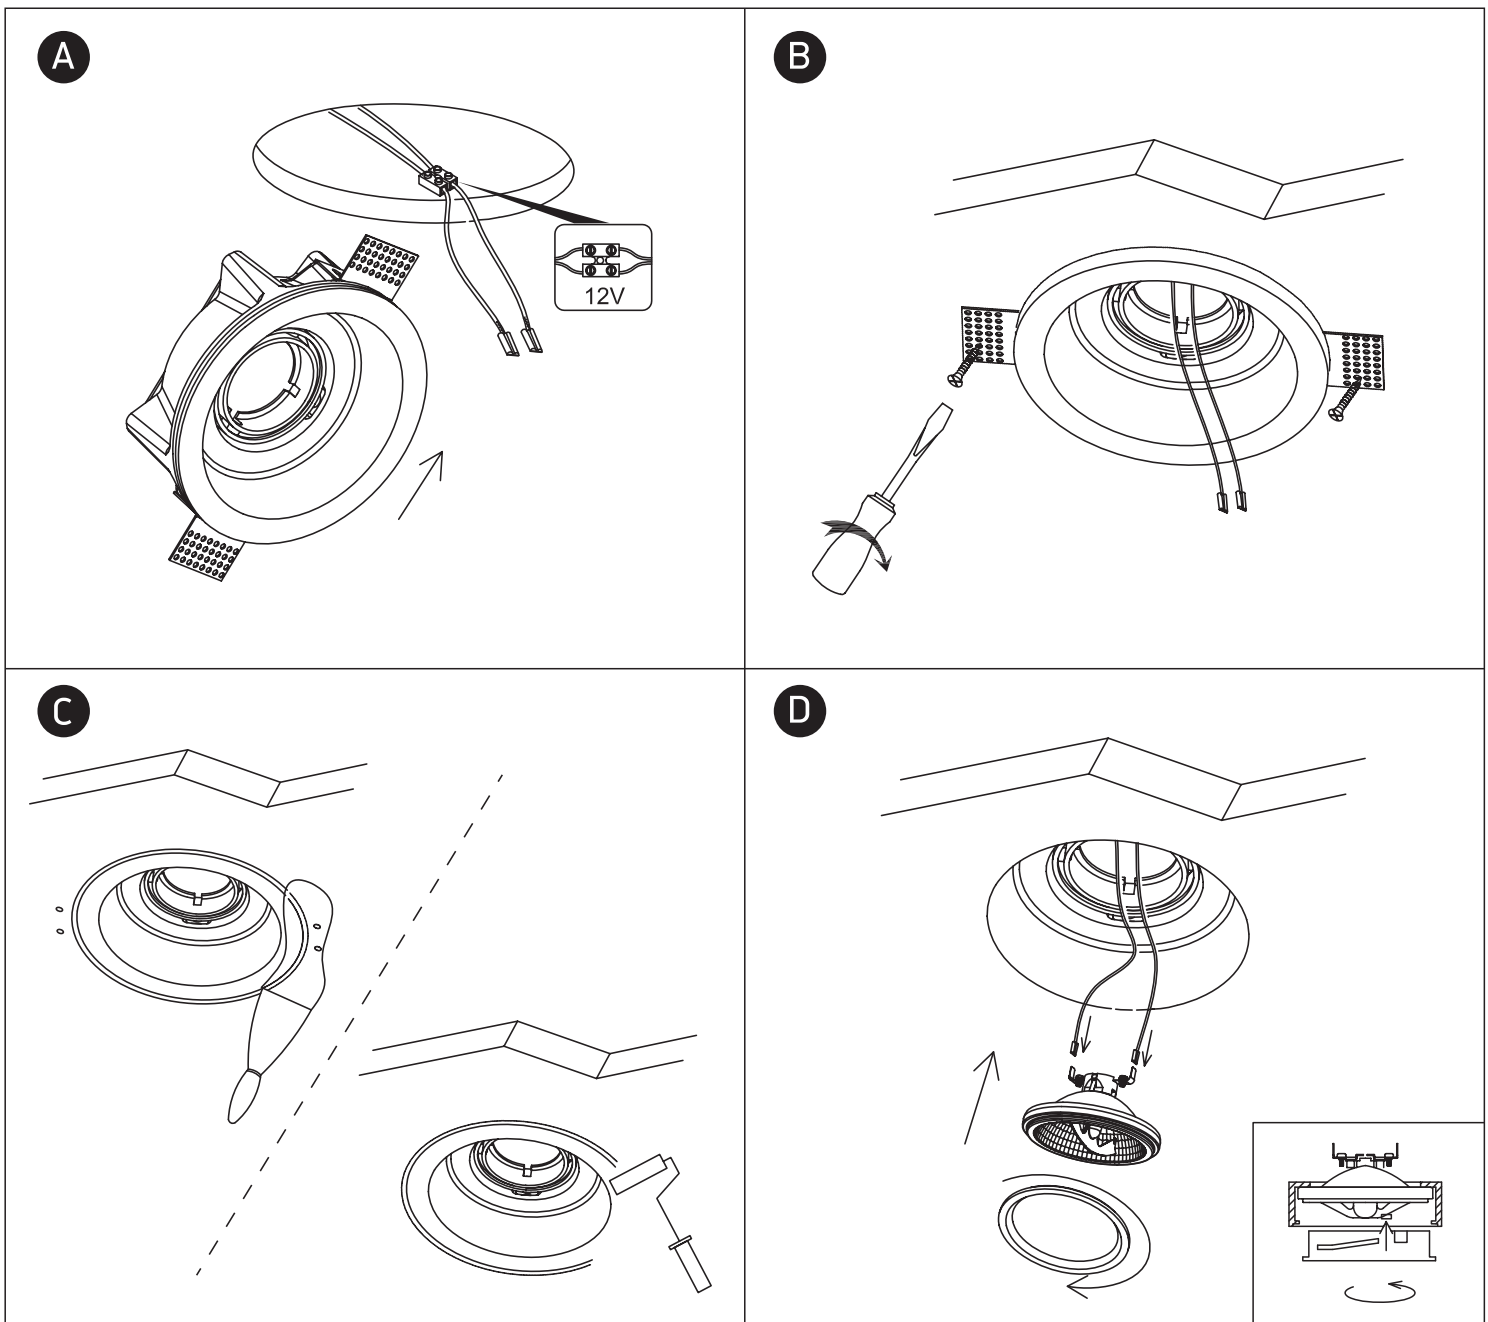

INSTALLATION MANUAL

11110GT1

210mm

67mm

12V | R111 | G53 | 75W | IP20 | Gypsum | Adjustable

Warnings:

1. Make sure that the product is installed properly before connecting to electricity.
2. Do not cover the fitting.
3. Maintenance and installation should only be carried out by a professional electrician.