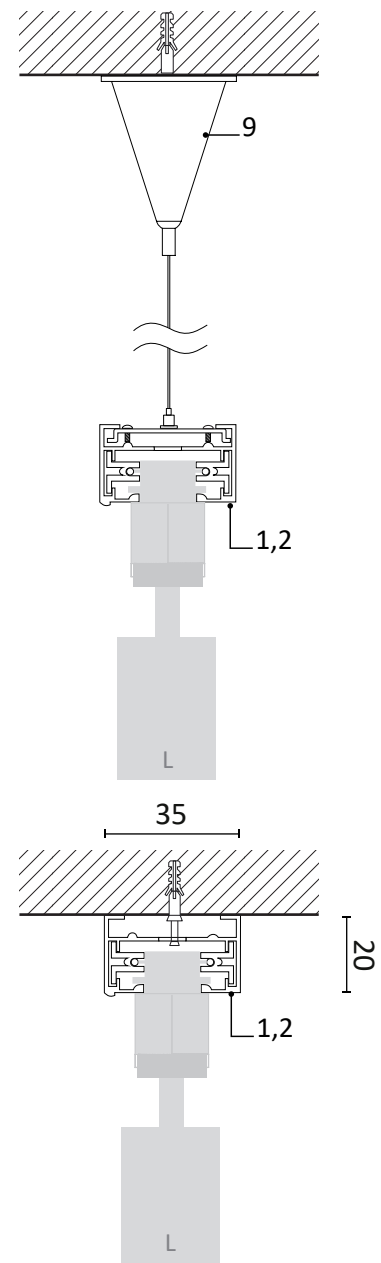

PROFILE TRACK LIGHTS SYSTEM

ELEMENTS	BLACK	WHITE
1 PROFILE TRACK 1 METRE	9448	9450
2 PROFILE TRACK 2 METRES	9452	9451
3 PROFILE POWER END CAP	9463	9462
4 PROFILE L-CONNECTOR	9455	9456
5 PROFILE STRAIGHT CONNECTOR	9453	9454
6 PROFILE X-CONNECTOR	9188	9190
7 PROFILE T-CONNECTOR	9186	9187
8 PROFILE DEAD END CAP	9458	9457
9 PROFILE SUSPENSION KIT	9460	9461
10 PROFILE POWER SUSPPLY KIT	9238	9237

$$X_1 + X_2 + X_3 + X_4 + \dots = \text{MAX } 20\text{m}$$

$$L_1 + L_2 + L_3 + L_4 + \dots = \text{MAX } 1500\text{W}$$