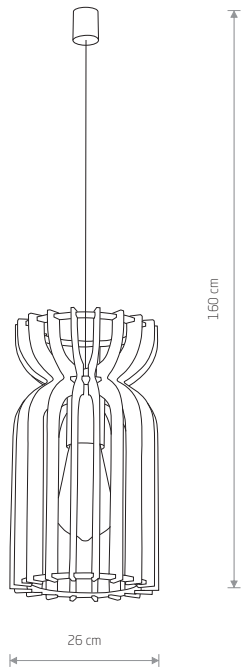

KYMI C
plywood, painted steel, braided cable

10572 10575

1xE27, max 60W

KYMI A
plywood, painted steel, braided cable

10570 10573

1xE27, max 60W

KYMI B
plywood, painted steel, braided cable

10571 10574

1xE27, max 60W

KYMI C 10575