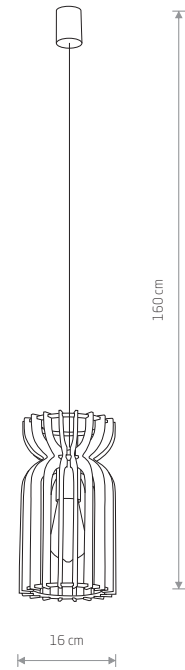

KYMI C
plywood, painted steel, braided cable

10572 10575

1xE27, max 60W

KYMI A
plywood, painted steel, braided cable

10570 10573

1xE27, max 60W

KYMI B
plywood, painted steel, braided cable

10571 10574

1xE27, max 60W

KYMI C 10575