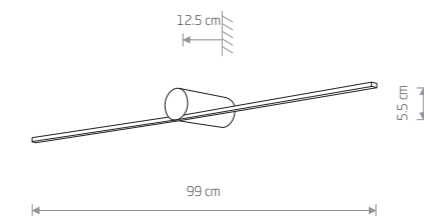

VERTIC LED 10362

VERTIC LED

■ painted aluminum, plastic PP

■ 10362

SPIN LED M 10370

SPIN LED S

■ painted aluminum, plastic PP

■ 10368

SPIN LED M

■ painted aluminum, plastic PP

■ 10370

SPIN LED L

■ painted aluminum, plastic PP

■ 10371

Item No.	Power	Colour temp.	Luminous flux	Beam angle	Colour Rendering Index (CRI)	Input	Safety type	Power factor	Ingress protection	Lifetime
10368	9W LED	3000K	270 lm	100°	>90	~220-230 V, 50/60 Hz	☐	>0.5	IP20	50000h
10370	14W LED	3000K	420 lm	100°	>90	~220-230 V, 50/60 Hz	☐	>0.5	IP20	50000h
10371	17W LED	3000K	510 lm	100°	>90	~220-230 V, 50/60 Hz	☐	>0.5	IP20	50000h
10362	20W LED	3000K	600 lm	100°	>90	~220-230V V, 50/60 Hz	☐	>0.5	IP20	50000h