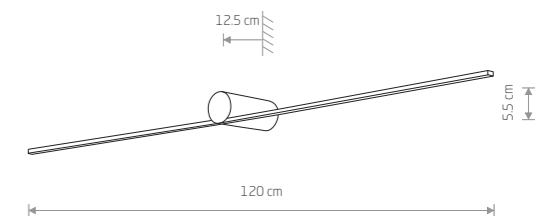

VERTIC LED 10362

VERTIC LED

■ painted aluminum, plastic PP

■ 10362

SPIN LED M 10370

SPIN LED S

■ painted aluminum, plastic PP

■ 10368

SPIN LED M

■ painted aluminum, plastic PP

■ 10370

SPIN LED L

■ painted aluminum, plastic PP

■ 10371

Item No.	Power	Colour temp.	Luminous flux	Beam angle	Colour Rendering Index (CRI)	Input	Safety type	Power factor	Ingress protection	Lifetime
10368	9W LED	3000K	270 lm	100°	>90	~220-230 V, 50/60 Hz	☐	>0.5	IP20	50000h
10370	14W LED	3000K	420 lm	100°	>90	~220-230 V, 50/60 Hz	☐	>0.5	IP20	50000h
10371	17W LED	3000K	510 lm	100°	>90	~220-230 V, 50/60 Hz	☐	>0.5	IP20	50000h
10362	20W LED	3000K	600 lm	100°	>90	~220-230V V, 50/60 Hz	☐	>0.5	IP20	50000h