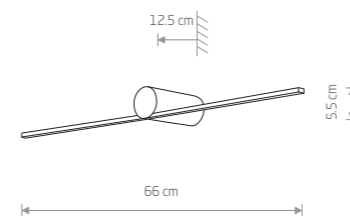

VERTIC LED 10362

VERTIC LED

■ painted aluminum, plastic PP

■ 10362

SPIN LED M 10370

SPIN LED S

■ painted aluminum, plastic PP

■ 10368

SPIN LED M

■ painted aluminum, plastic PP

■ 10370

SPIN LED L

■ painted aluminum, plastic PP

■ 10371

Item No.	Power	Colour temp.	Luminous flux	Beam angle	Colour Rendering Index (CRI)	Input	Safety type	Power factor	Ingress protection	Lifetime
10368	9W LED	3000K	270 lm	100°	>90	~220-230 V, 50/60 Hz	☐	>0.5	IP20	50000h
10370	14W LED	3000K	420 lm	100°	>90	~220-230 V, 50/60 Hz	☐	>0.5	IP20	50000h
10371	17W LED	3000K	510 lm	100°	>90	~220-230 V, 50/60 Hz	☐	>0.5	IP20	50000h
10362	20W LED	3000K	600 lm	100°	>90	~220-230V V, 50/60 Hz	☐	>0.5	IP20	50000h