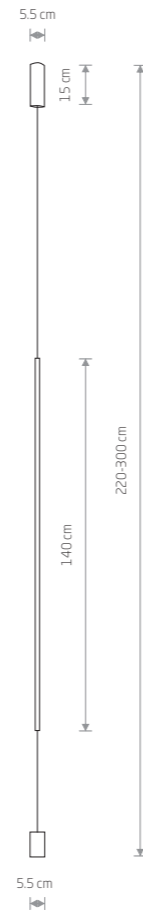

VERTIC LED 10362

VERTIC LED

■ painted aluminum, plastic PP

■ 10362

SPIN LED M 10370

SPIN LED S

■ painted aluminum, plastic PP

■ 10368

SPIN LED M

■ painted aluminum, plastic PP

■ 10370

SPIN LED L

■ painted aluminum, plastic PP

■ 10371

Item No.	Power	Colour temp.	Luminous flux	Beam angle	Colour Rendering Index (CRI)	Input	Safety type	Power factor	Ingress protection	Lifetime
10368	9W LED	3000K	270 lm	100°	>90	~220-230 V, 50/60 Hz	☐	>0.5	IP20	50000h
10370	14W LED	3000K	420 lm	100°	>90	~220-230 V, 50/60 Hz	☐	>0.5	IP20	50000h
10371	17W LED	3000K	510 lm	100°	>90	~220-230 V, 50/60 Hz	☐	>0.5	IP20	50000h
10362	20W LED	3000K	600 lm	100°	>90	~220-230V V, 50/60 Hz	☐	>0.5	IP20	50000h