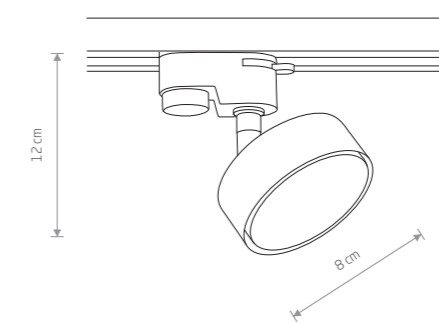

PROFILE PUCK  
10358

**PROFILE PUCK**  
painted steel, plastic PC

■ 10358

☒ 1xGX53, max 8W