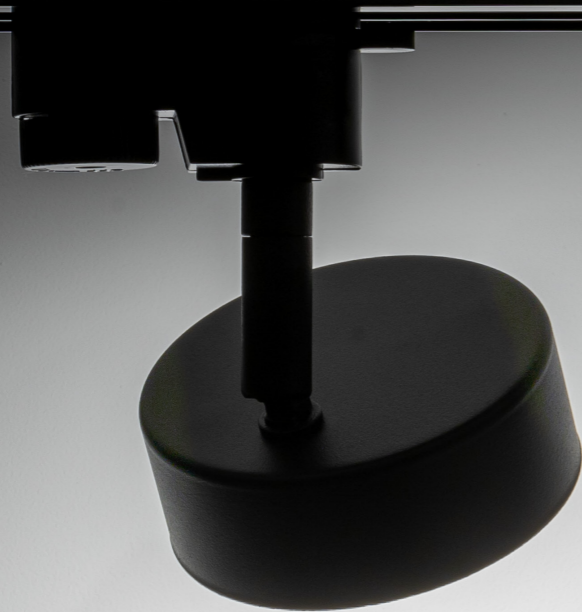

PROFILE PUCK  
10358

**PROFILE PUCK**  
painted steel, plastic PC

■ 10358

☒ 1xGX53, max 8W