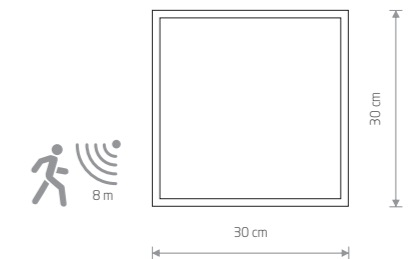

### QUAD

painted steel, plastic PMMA

10470 10471

4xGX53, max 10W only LED

### QUAD SENSOR

painted steel, plastic PMMA

10472 10473

4xGX53, max 10W only LED